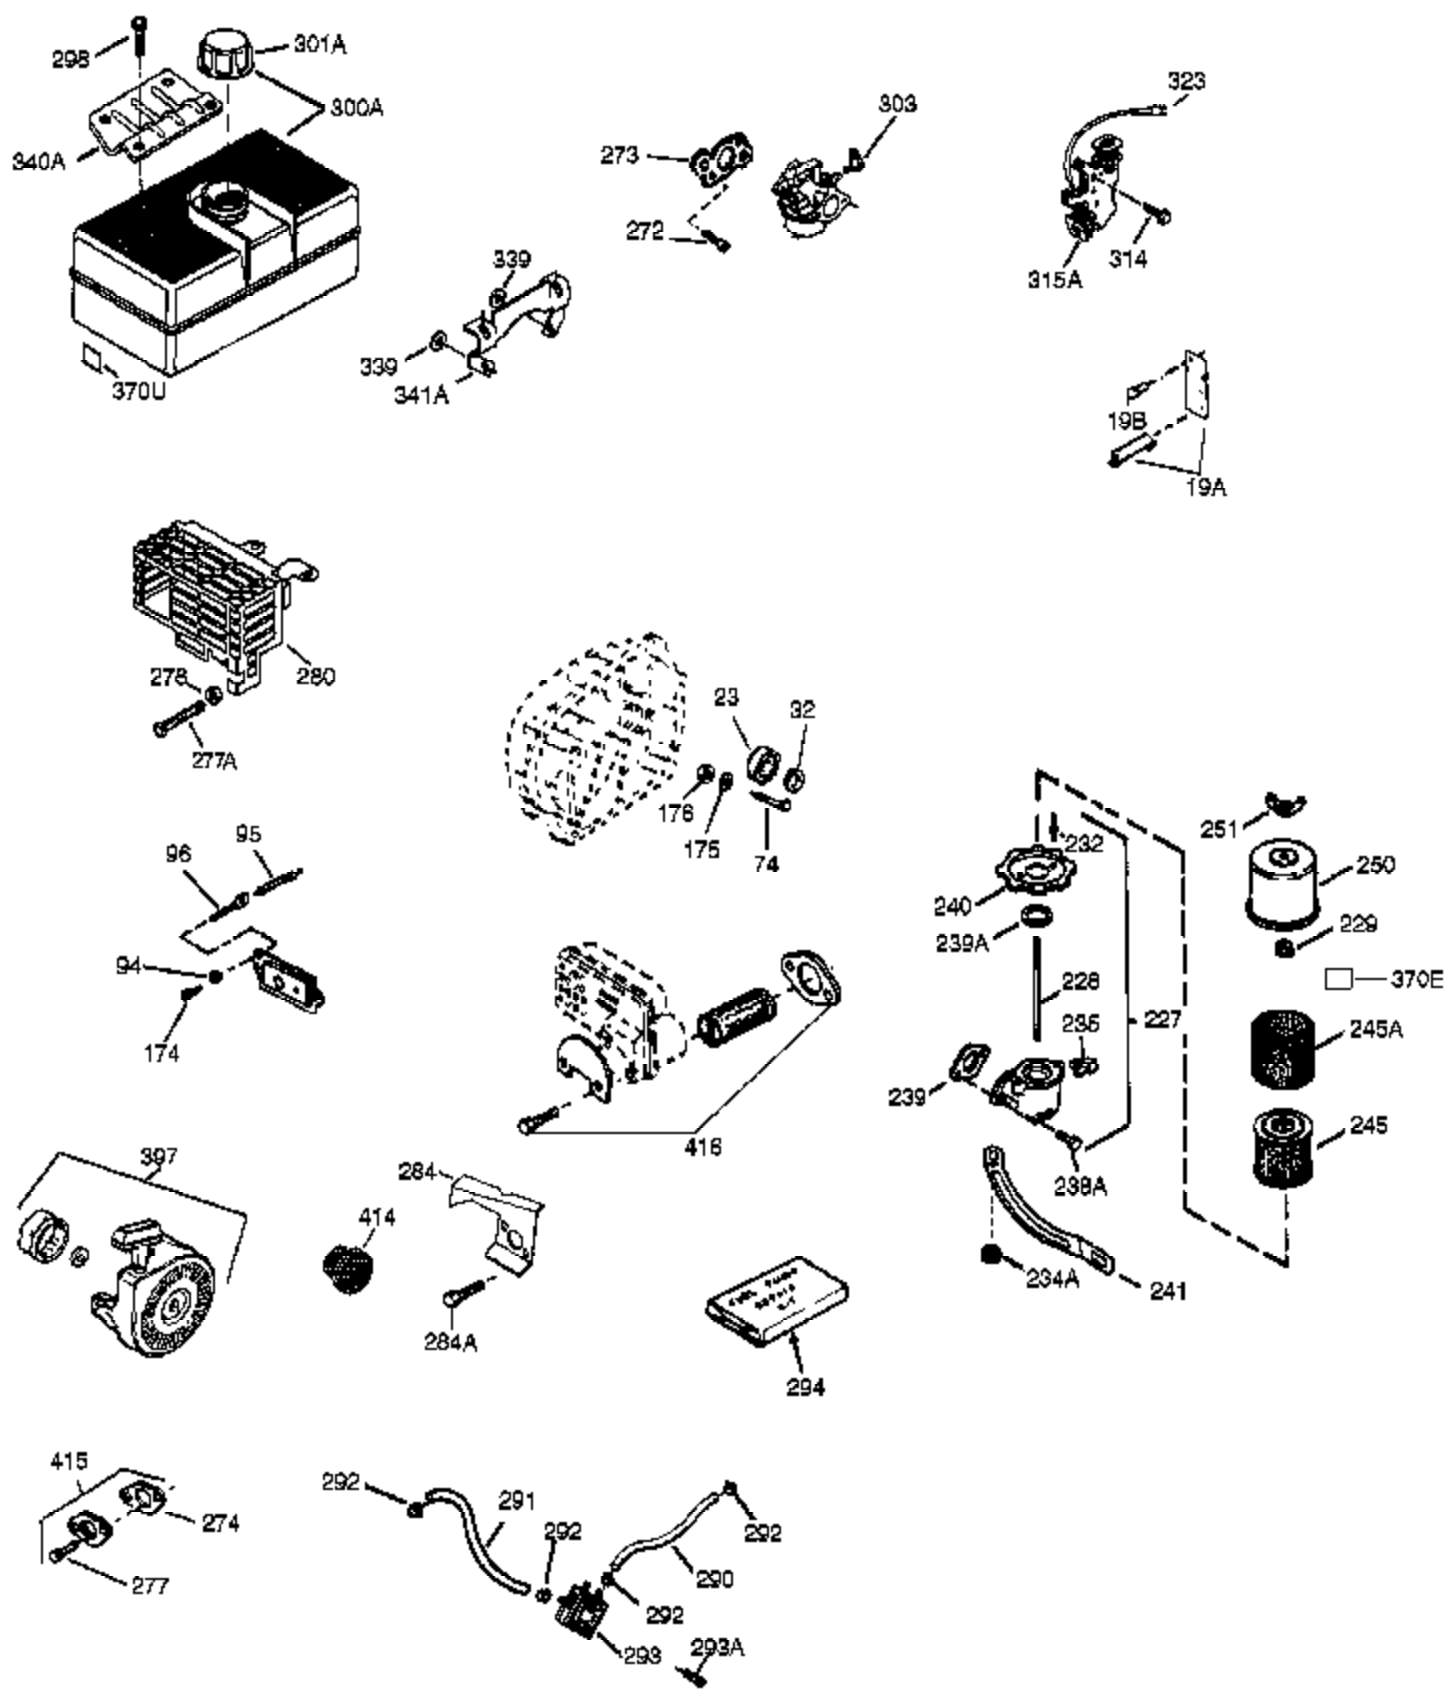

Ref #	Part Number	Qty	Description
129	650727	2	Screw, 5/16-18 x 1-3/4"
131A	650713	2	Screw, 5/16-18 x 5/8"
131	650694A	3	Screw, 5/16-18 x 2"
174	650128	2	Screw, 10-24 x 1/2"
264	650802	1	Screw, 1/4-20 x 5/8"
277	651002	2	Screw, 5/16-18 x 4-3/16"
290	29774	1	Fuel Line
291	30705	1	Fuel Line
292	26460	4	Fuel Line Clamp
292	35864	1	Fuel Line Clamp
298	650665	2	Screw, 1/4-15 x 3/4"
306	35499	1	"O" Ring
314	650873	1	Screw, 1/4-20 x 3/4"
323	611118	1	Terminal