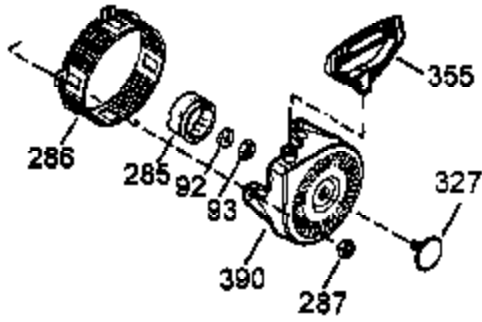

Ref #	Part Number	Qty	Description
5	30969	1	Extension Cap
62	650760	1	Screw, 8-32 x 3/8"
63	28545	1	Grommet
92	650880	1	Lock Washer
93	650881	1	Flywheel Nut
129	650727	2	Screw, 5/16-18 x 1-3/4"
131A	650713	2	Screw, 5/16-18 x 5/8"
131	650694A	3	Screw, 5/16-18 x 2"
264	650802	1	Screw, 1/4-20 x 5/8"
285	35985A	1	Starter Cup
286	35446	1	Starter Screen
287	29752	4	Nut & Lock Washer, 1/4-28
306	35499	1	"O" Ring
314	650873	1	Screw, 1/4-20 x 3/4"
323	611118	1	Terminal
327	35392	1	Starter Plug
355	590574	1	Starter Handle
361	30063	2	Screw, Torx T-30, 1/4-20 x 1/2"
390	590672	1	Rewind Starter