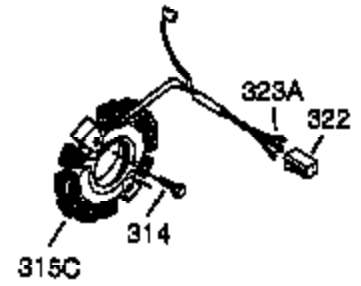

Ref #	Part Number	Qty	Description
282	650760	1	Screw, 8-32 x 3/8"
285	35985	1	Starter Cup
287	29752	4	Nut & Lock Washer, 1/4-28
291	30705	1	Fuel Line
292	26460	2	Fuel Line Clamp
298	650665	2	Screw, 1/4-15 x 3/4"
300	34156A	1	Fuel Tank (Incl. 292 & 301)
301	35355	1	Fuel Cap
305	35554	1	Oil Fill Tube
306	35499	1	"O" Ring
308	35540	1	Fill Tube Clip
310	36205	1	Dipstick
315	611111	1	Alternator Coil (18 Watt) (Incl.323)
323	611118	1	Terminal
325	29443	1	Wire Clip
329	610973	1	Terminal
335	35057A	1	Carburetor Cover
336	650765	1	Screw, 10-32 x 1/2"
338	28942	2	Screw, 10-32 x 3/8"
340	34155	1	Fuel Tank Bracket
341	34154	1	Fuel Tank Bracket
342	650561	1	Screw, 1/4-20 x 5/8"
343	35079	1	Key Switch Bracket
350	570682	1	Primer Ass'y.
351	32180C	1	Primer Line
355	590574	1	Starter Handle
364	33377	1	Carburetor Cover Bracket
365	650767	2	Screw, 8-32 x 27/64"
370D	35977	1	Instruction Decal
380	632370A	1	Carburetor (Incl. 184)
390	590672	1	Rewind Starter
400	33279G	1	* Gasket Set (Incl. items marked PK i n notes) Incl. part #'s 26756 (1), 27272A (2), 27896A (2), 27915A (1), 29673 (1), 33263 (1), 33629 (1), 34041A (1), 34327A (1), 34698A (1), 34912 (1), 34923A (1), 35262 (1), 35317 (1), 35865 (1)
420	730226	1	SAE 5W30 4-Cycle Engine Oil (Quart)