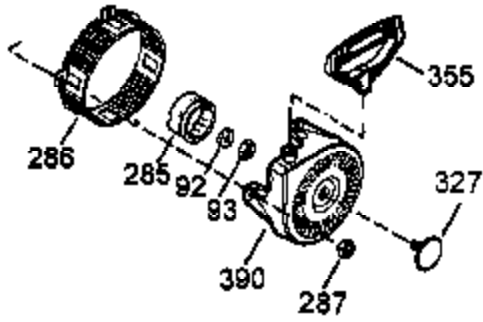

Ref #	Part Number	Qty	Description
282	650760	1	Screw, 8-32 x 3/8"
285	35985	1	Starter Cup
287	29752	4	Nut & Lock Washer, 1/4-28
291	30705	1	Fuel Line
292	26460	2	Fuel Line Clamp
298	650665	2	Screw, 1/4-15 x 3/4"
300	34156A	1	Fuel Tank (Incl. 292 & 301)
301	35355	1	Fuel Cap
305	35554	1	Oil Fill Tube
306	35499	1	"O" Ring
308	35540	1	Fill Tube Clip
310	36205	1	Dipstick
315	611111	1	Alternator Coil (18 Watt) (Incl.323)
323	611118	1	Terminal
325	29443	1	Wire Clip
329	610973	1	Terminal
335	35057A	1	Carburetor Cover
336	650765	1	Screw, 10-32 x 1/2"
338	28942	2	Screw, 10-32 x 3/8"
340	34155	1	Fuel Tank Bracket
341	34154	1	Fuel Tank Bracket
342	650561	1	Screw, 1/4-20 x 5/8"
343	35079	1	Key Switch Bracket
350	570682	1	Primer Ass'y.
351	32180C	1	Primer Line
355	590574	1	Starter Handle
364	33377	1	Carburetor Cover Bracket
365	650767	2	Screw, 8-32 x 27/64"
370D	35977	1	Instruction Decal
380	632370A	1	Carburetor (Incl. 184)
390	590672	1	Rewind Starter
400	33279G	1	* Gasket Set (Incl. items marked PK i n notes) Incl. part #'s 26756 (1), 27272A (2), 27896A (2), 27915A (1), 29673 (1), 33263 (1), 33629 (1), 34041A (1), 34327A (1), 34698A (1), 34912 (1), 34923A (1), 35262 (1), 35317 (1), 35865 (1)
420	730226	1	SAE 5W30 4-Cycle Engine Oil (Quart)