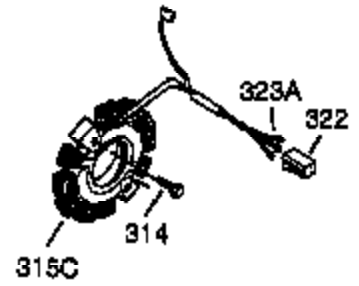

Ref #	Part Number	Qty	Description
5	30969	1	Extension Cap
62	650760	1	Screw, 8-32 x 3/8"
63	28545	1	Grommet
92	650880	1	Lock Washer
93	650881	1	Flywheel Nut
129	650727	2	Screw, 5/16-18 x 1-3/4"
131A	650713	2	Screw, 5/16-18 x 5/8"
131	650694A	3	Screw, 5/16-18 x 2"
285	35985B	1	Starter Cup
287	29752	4	Nut & Lock Washer, 1/4-28
314	650873	1	Screw, 1/4-20 x 3/4"
323	611118	1	Terminal
327	35392	1	Starter Plug
355	590574	1	Starter Handle
390	590733	1	Rewind Starter