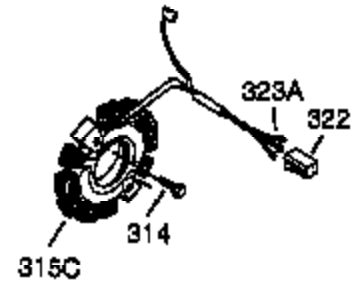

Ref #	Part Number	Qty	Description
5	30969	1	Extension Cap
62	650760	1	Screw, 8-32 x 3/8"
63	28545	1	Grommet
92	650880	1	Belleville Washer
92	650880	1	Belleville Washer
93	650881	1	Flywheel Nut
129	650727	2	Screw, 5/16-18 x 1-3/4"
131A	650713	2	Screw, 5/16-18 x 5/8"
131	650694A	3	Screw, 5/16-18 x 2"
285	35985B	1	Starter Cup
287	29752	4	Nut & Lock Washer, 1/4-28
306	35499	1	"O" Ring
314	650873	2	Screw, 1/4-20 x 3/4"
321	611161	2	Diode
322	611142	1	Connector
323	611118	1	Terminal
355	590574	1	Starter Handle
390	590733	1	Rewind Starter