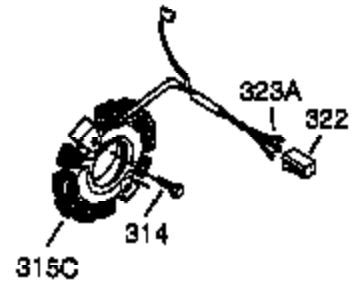

Ref #	Part Number	Qty	Description
290	29774	1	Fuel Line
291	30705	1	Fuel Line
292	26460	4	Fuel Line Clamp
295	35857	1	Fuel Shut-Off Valve
298	650665	2	Screw, 1/4-15 x 3/4"
300	34156A	1	Fuel Tank (Incl. 292 & 301)
301	35355	1	Fuel Cap
305	35554	1	Oil Fill Tube
306	35499	1	"O" Ring
308	35540	1	Fill Tube Clip
310	36205	1	Dipstick
315	611111	1	Alternator Coil (18 Watt) (Incl. 323)
323	611118	1	Terminal
325	29443	1	Wire Clip
328	35062	2	Ignition Switch
329	610973	1	Terminal
335	35057A	1	Carburetor Cover
336	650765	1	Screw, 10-32 x 1/2"
338	28942	2	Screw, 10-32 x 3/8"
340	34155	1	Fuel Tank Bracket
341	34154	1	Fuel Tank Bracket
342	650561	1	Screw, 1/4-20 x 5/8"
343	35079	1	Key Switch Bracket
350	570682	1	Primer Ass'y.
351	32180C	1	Primer Line
355	590574	1	Starter Handle
361	30063	2	Screw, Torx T-30, 1/4-20 x 1/2"
361A	650819	2	Screw, 6-32 x 2-1/2"
362	32450B	1	Extension Cord
364	33377	1	Carburetor Cover Bracket
365	650767	2	Screw, 8-32 x 27/64"
370	34414	1	Warning Decal
370B	35077	1	Choke Decal
370C	34144	1	Primer Decal
370D	34346	1	Instruction Decal
380	632370A	1	Carburetor (Incl. 184)
390	590672	1	Rewind Starter
396	33329D	1	Electric Starter Motor Kit (120 Volt)
400	33279G	1	* Gasket Set (Incl. items marked PK in notes) Incl. part #'s 26756 (1), 27272A (2), 27896A (2), 27915A (1), 29673 (1), 33263 (1), 33629 (1), 34041A (1), 34327A (1), 34698A (1), 34912 (1), 34923A (1), 35262 (1), 35317 (1), 35865 (1)
420	730226	1	SAE 5W30 4-Cycle Engine Oil (Quart)