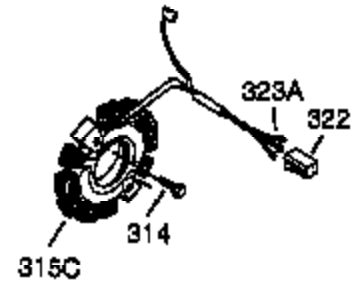

Ref #	Part Number	Qty	Description
5	30969	1	Extension Cap
62	650760	1	Screw, 8-32 x 3/8"
63	28545	1	Grommet
92	650880	1	Lock Washer
93	650881	1	Flywheel Nut
129	650727	2	Screw, 5/16-18 x 1-3/4"
131A	650713	2	Screw, 5/16-18 x 5/8"
131	650694A	3	Screw, 5/16-18 x 2"
264	650802	1	Screw, 1/4-20 x 5/8"
285	35985A	1	Starter Cup
286	35446	1	Starter Screen
287	29752	4	Nut & Lock Washer, 1/4-28
306	35499	1	"O" Ring
314	650873	1	Screw, 1/4-20 x 3/4"
323	611118	1	Terminal
327	35392	1	Starter Plug
355	590574	1	Starter Handle
361	30063	2	Screw, Torx T-30, 1/4-20 x 1/2"
390	590672	1	Rewind Starter