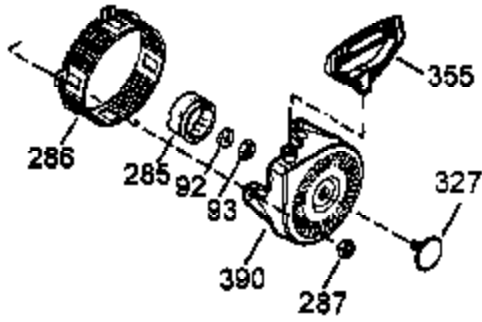

Ref #	Part Number	Qty	Description
5	30969	1	Extension Cap
62	650760	1	Screw, 8-32 x 3/8"
63	28545	1	Grommet
92	650880	1	Lock Washer
93	650881	1	Flywheel Nut
129	650727	2	Screw, 5/16-18 x 1-3/4"
131A	650713	2	Screw, 5/16-18 x 5/8"
131	650694A	3	Screw, 5/16-18 x 2"
285	35985B	1	Starter Cup
287	29752	4	Nut & Lock Washer, 1/4-28
314	650873	1	Screw, 1/4-20 x 3/4"
323	611118	1	Terminal
327	35392	1	Starter Plug
355	590574	1	Starter Handle
390	590733	1	Rewind Starter