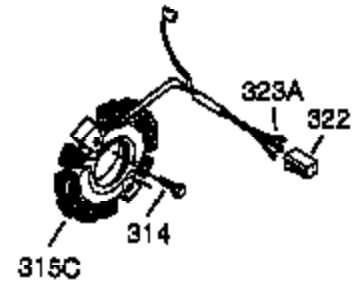

Ref #	Part Number	Qty	Description
282	650760	1	Screw, 8-32 x 3/8"
285	35985	1	Starter Cup
287	29752	4	Nut & Lock Washer, 1/4-28
291	30705	1	Fuel Line
292	26460	4	Fuel Line Clamp
298	650665	2	Screw, 1/4-15 x 3/4"
300	34156A	1	Fuel Tank (Incl. 292 & 301)
301	35355	1	Fuel Cap
305	35554	1	Oil Fill Tube
306	35499	1	"O" Ring
308	35540	1	Fill Tube Clip
310	36205	1	Dipstick
315	611111	1	Alternator Coil (18 Watt) (Incl. 323)
323	611118	1	Terminal
325	29443	1	Wire Clip
328	35593	2	Ignition Switch
329	610973	1	Terminal
335	35057A	1	Carburetor Cover
336	650765	1	Screw, 10-32 x 1/2"
338	28942	2	Screw, 10-32 x 3/8"
340	34155	1	Fuel Tank Bracket
341	34154	1	Fuel Tank Bracket
342	650561	1	Screw, 1/4-20 x 5/8"
343	35079	1	Key Switch Bracket
350	570682	1	Primer Ass'y.
351	32180C	1	Primer Line
355	590574	1	Starter Handle
364	33377	1	Carburetor Cover Bracket
365	650767	2	Screw, 8-32 x 27/64"
370B	35077	1	Control Decal
370C	34144	1	Primer Decal
370	35878	1	Instruction Decal
380	632370A	1	Carburetor (Incl. 184)
390	590672	1	Rewind Starter
400	33279G	1	* Gasket Set (Incl. items marked PK i n notes) Incl. part #'s 26756 (1), 27272A (2), 27896A (2), 27915A (1), 29673 (1), 33263 (1), 33629 (1), 34041A (1), 34327A (1), 34698A (1), 34912 (1), 34923A (1), 35262 (1), 35317 (1), 35865 (1)