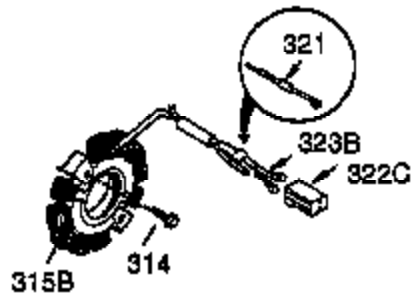

Ref #	Part Number	Qty	Description
282	650760	1	Screw, 8-32 x 3/8"
285	35985	1	Starter Cup
287	29752	4	Nut & Lock Washer, 1/4-28
291	30705	1	Fuel Line
292	26460	4	Fuel Line Clamp
298	650665	2	Screw, 1/4-15 x 3/4"
300	34156A	1	Fuel Tank (Incl. 292 & 301)
301	35355	1	Fuel Cap
305	35554	1	Oil Fill Tube
306	35499	1	"O" Ring
308	35540	1	Fill Tube Clip
310	36205	1	Dipstick
315	611111	1	Alternator Coil (18 Watt) (Incl. 323)
323	611118	1	Terminal
325	29443	1	Wire Clip
328	35593	2	Ignition Switch
329	610973	1	Terminal
335	35057A	1	Carburetor Cover
336	650765	1	Screw, 10-32 x 1/2"
338	28942	2	Screw, 10-32 x 3/8"
340	34155	1	Fuel Tank Bracket
341	34154	1	Fuel Tank Bracket
342	650561	1	Screw, 1/4-20 x 5/8"
343	35079	1	Key Switch Bracket
350	570682	1	Primer Ass'y.
351	32180C	1	Primer Line
355	590574	1	Starter Handle
364	33377	1	Carburetor Cover Bracket
365	650767	2	Screw, 8-32 x 27/64"
370B	35077	1	Control Decal
370C	34144	1	Primer Decal
370	35878	1	Instruction Decal
380	632370A	1	Carburetor (Incl. 184)
390	590672	1	Rewind Starter
400	33279G	1	* Gasket Set (Incl. items marked PK i n notes) Incl. part #'s 26756 (1), 27272A (2), 27896A (2), 27915A (1), 29673 (1), 33263 (1), 33629 (1), 34041A (1), 34327A (1), 34698A (1), 34912 (1), 34923A (1), 35262 (1), 35317 (1), 35865 (1)