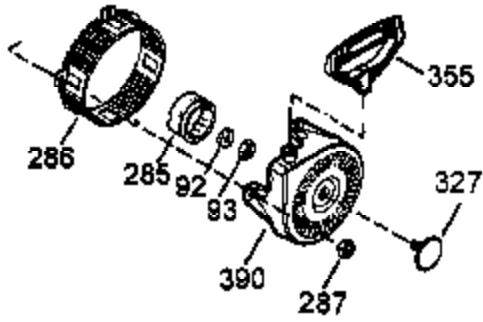

Ref #	Part Number	Qty	Description
282	650760	1	Screw, 8-32 x 3/8"
285	35985	1	Starter Cup
287	29752	4	Nut & Lock Washer, 1/4-28
291	30705	1	Fuel Line
292	26460	4	Fuel Line Clamp
298	650665	2	Screw, 1/4-15 x 3/4"
300	34156A	1	Fuel Tank (Incl. 292 & 301)
301	35355	1	Fuel Cap
305	35554	1	Oil Fill Tube
306	35499	1	"O" Ring
308	35540	1	Fill Tube Clip
310	36205	1	Dipstick
315	611111	1	Alternator Coil (18 Watt) (Incl. 323)
323	611118	1	Terminal
325	29443	1	Wire Clip
328	35593	2	Ignition Switch
329	610973	1	Terminal
335	35057A	1	Carburetor Cover
336	650765	1	Screw, 10-32 x 1/2"
338	28942	2	Screw, 10-32 x 3/8"
340	34155	1	Fuel Tank Bracket
341	34154	1	Fuel Tank Bracket
342	650561	1	Screw, 1/4-20 x 5/8"
343	35079	1	Key Switch Bracket
350	570682	1	Primer Ass'y.
351	32180C	1	Primer Line
355	590574	1	Starter Handle
364	33377	1	Carburetor Cover Bracket
365	650767	2	Screw, 8-32 x 27/64"
370B	35077	1	Control Decal
370C	34144	1	Primer Decal
370	35878	1	Instruction Decal
380	632370A	1	Carburetor (Incl. 184)
390	590672	1	Rewind Starter
400	33279G	1	* Gasket Set (Incl. items marked PK i n notes) Incl. part #'s 26756 (1), 27272A (2), 27896A (2), 27915A (1), 29673 (1), 33263 (1), 33629 (1), 34041A (1), 34327A (1), 34698A (1), 34912 (1), 34923A (1), 35262 (1), 35317 (1), 35865 (1)