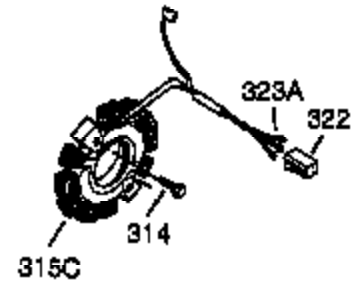

Ref #	Part Number	Qty	Description
5	30969	1	Extension Cap
62	650760	1	Screw, 8-32 x 3/8"
63	28545	1	Grommet
92	650880	1	Lock Washer
93	650881	1	Flywheel Nut
129	650727	2	Screw, 5/16-18 x 1-3/4"
131A	650713	2	Screw, 5/16-18 x 5/8"
131	650694A	3	Screw, 5/16-18 x 2"
264	650802	1	Screw, 1/4-20 x 5/8"
285	35985B	1	Starter Cup
286	35446	1	Starter Screen
287	29752	4	Nut & Lock Washer, 1/4-28
306	35499	1	"O" Ring
314	650873	1	Screw, 1/4-20 x 3/4"
323	611118	1	Terminal
327	35392	1	Starter Plug
355	590574	1	Starter Handle
390	590672	1	Rewind Starter