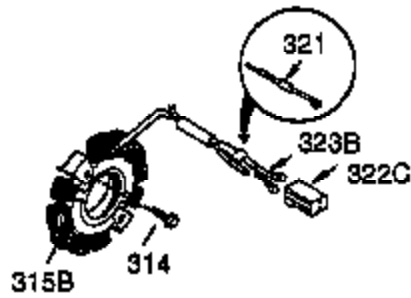

Ref #	Part Number	Qty	Description
5	30969	1	Extension Cap
62	650760	1	Screw, 8-32 x 3/8"
63	28545	1	Grommet
92	650880	1	Washer Flywheel
93	650881	1	Flywheel Nut
129	650727	2	Screw, 5/16-18 x 1-3/4"
131A	650713	2	Screw, 5/16-18 x 5/8"
131	650694A	3	Screw, 5/16-18 x 2"
285	35985B	1	Starter Cup
287	29752	4	Nut & Lock Washer, 1/4-28
314	650873	1	Screw, 1/4-20 x 3/4"
323	611118	1	Terminal
355	590574	1	Starter Handle
390	590733	1	Starter Recoil