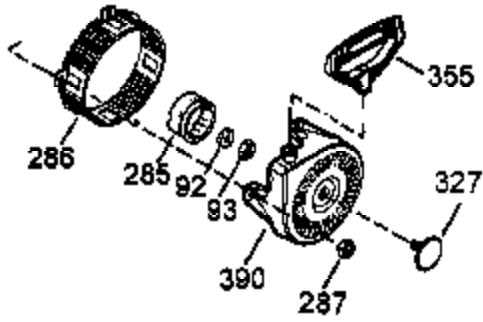

Ref #	Part Number	Qty	Description
5	30969	1	Extension Cap
62	650760	1	Screw, 8-32 x 3/8"
63	28545	1	Grommet
92	650880	1	Washer Flywheel
93	650881	1	Flywheel Nut
129	650727	2	Screw, 5/16-18 x 1-3/4"
131A	650713	2	Screw, 5/16-18 x 5/8"
131	650694A	3	Screw, 5/16-18 x 2"
285	35985B	1	Starter Cup
287	29752	4	Nut & Lock Washer, 1/4-28
314	650873	1	Screw, 1/4-20 x 3/4"
323	611118	1	Terminal
355	590574	1	Starter Handle
390	590733	1	Starter Recoil