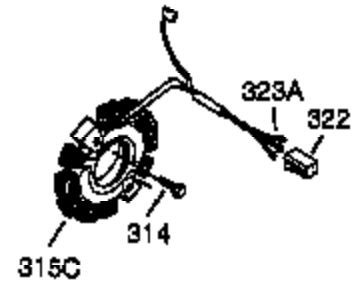

Ref #	Part Number	Qty	Description
5	30969	1	Extension Cap
62	650760	1	Screw, 8-32 x 3/8"
63	28545	1	Grommet
92	650880	1	Washer Flywheel
93	650881	1	Flywheel Nut
129	650727	2	Screw, 5/16-18 x 1-3/4"
131A	650713	2	Screw, 5/16-18 x 5/8"
131	650694A	3	Screw, 5/16-18 x 2"
285	35985B	1	Starter Cup
287	29752	4	Nut & Lock Washer, 1/4-28
314	650873	1	Screw, 1/4-20 x 3/4"
323	611118	1	Terminal
355	590574	1	Starter Handle
390	590733	1	Starter Recoil