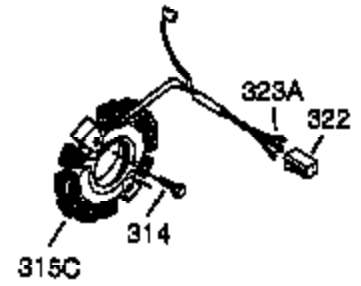

Ref #	Part Number	Qty	Description
5	30969	1	Extension Cap
62	650760	1	Screw, 8-32 x 3/8"
63	28545	1	Grommet
92	650880	1	Lock Washer
93	650881	1	Flywheel Nut
129	650727	2	Screw, 5/16-18 x 1-3/4"
131A	650713	2	Screw, 5/16-18 x 5/8"
131	650694A	3	Screw, 5/16-18 x 2"
285	35985A	1	Starter Cup
286	35446	1	Starter Screen
287	29752	4	Nut & Lock Washer, 1/4-28
314	650873	1	Screw, 1/4-20 x 3/4"
323	611118	1	Terminal
327	35392	1	Starter Plug
355	590574	1	Starter Handle
361	30063	2	Screw, Torx T-30, 1/4-20 x 1/2"
390	590672	1	Rewind Starter