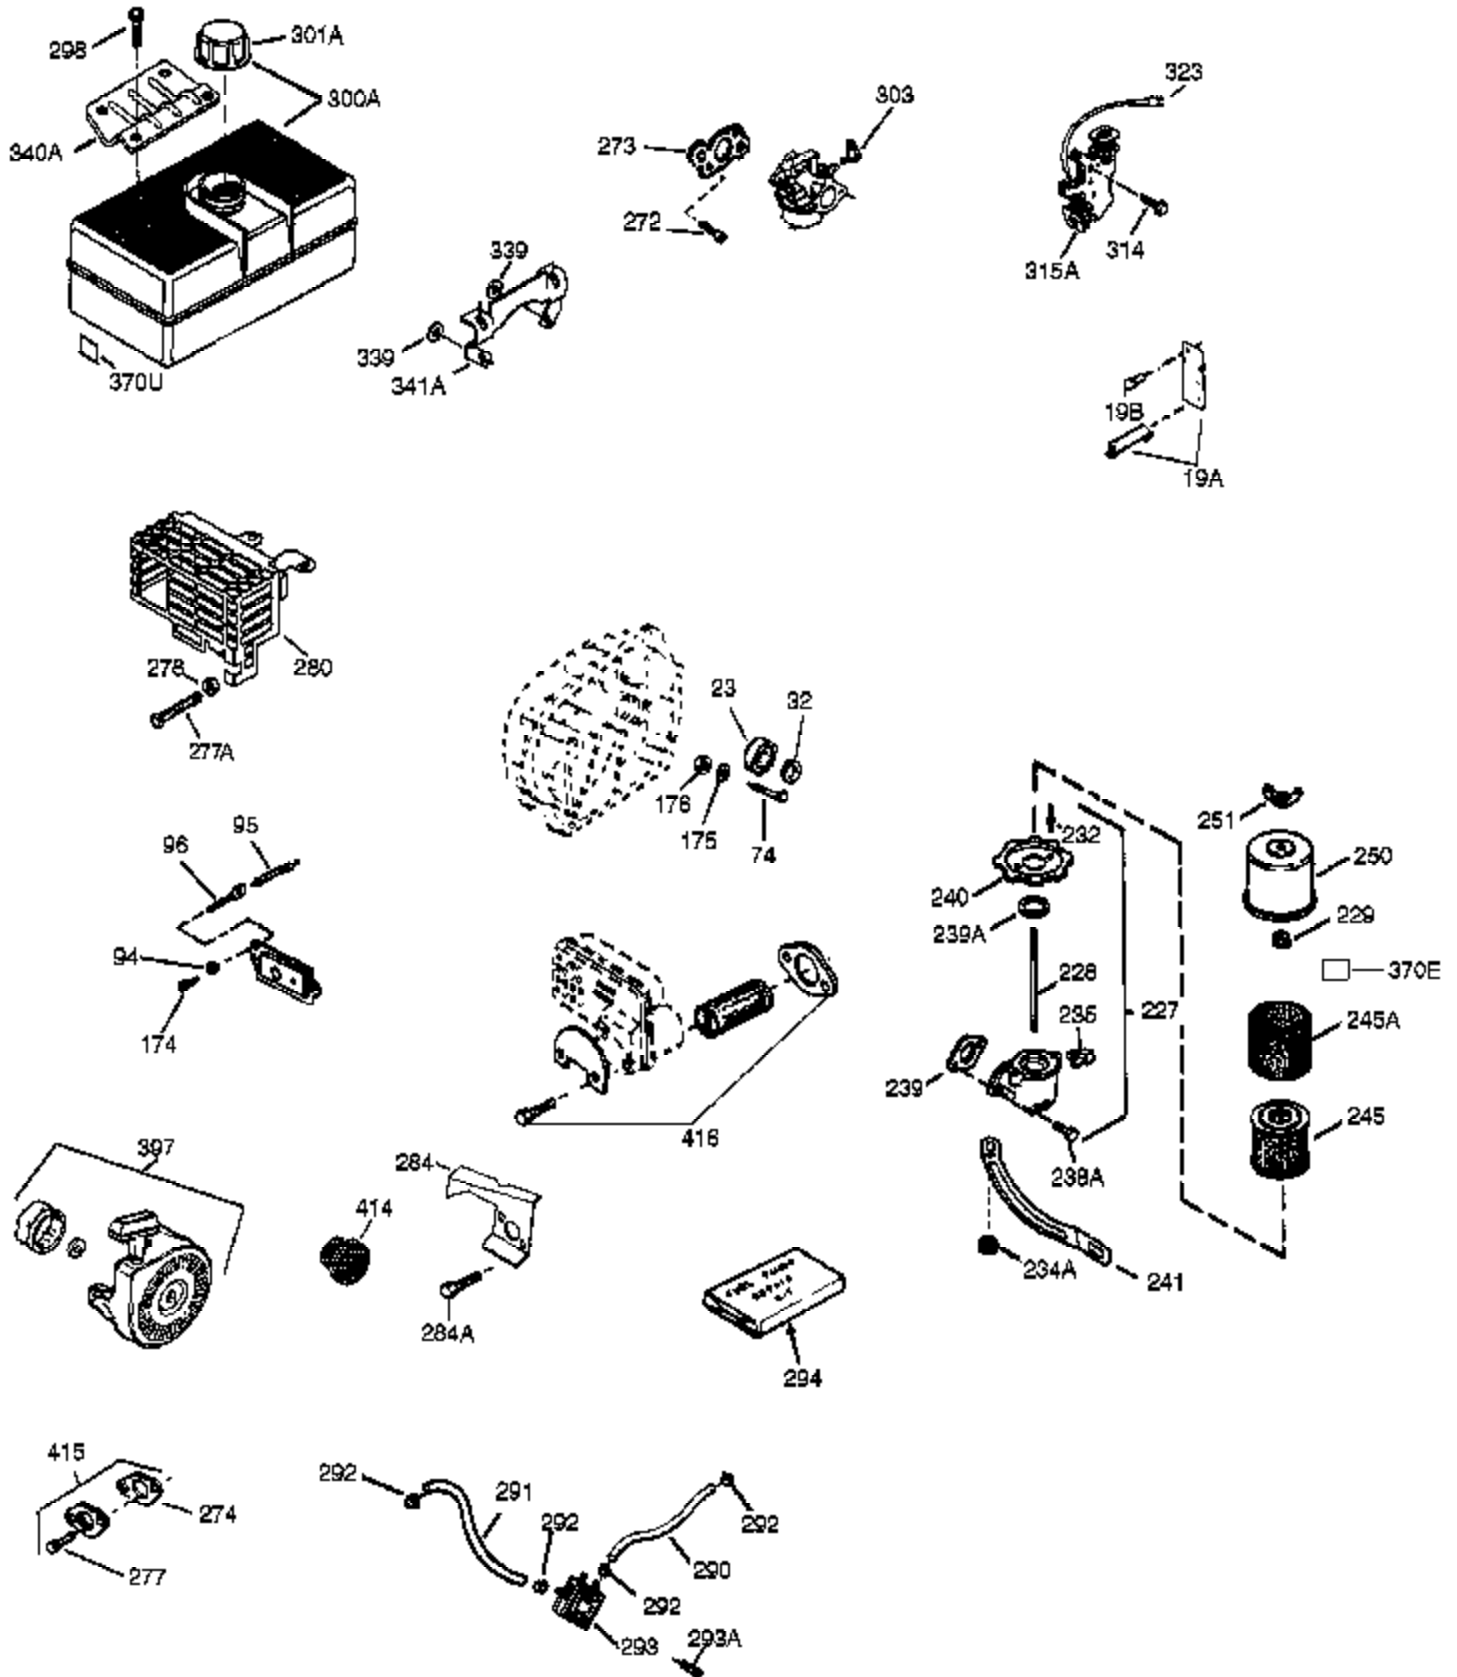

Ref #	Part Number	Qty	Description
174	650128	2	Screw, 10-24 x 1/2"
277	792093	2	Screw, 5/16-18 x 4-3/16"
290	30705	1	Fuel Line
291	29774	1	Fuel Line
292	26460	4	Fuel Line Clamp
298	650665	2	Screw, 1/4-15 x 3/4"
314	650873	1	Screw, 1/4-20 x 3/4"
323	611118	1	Terminal