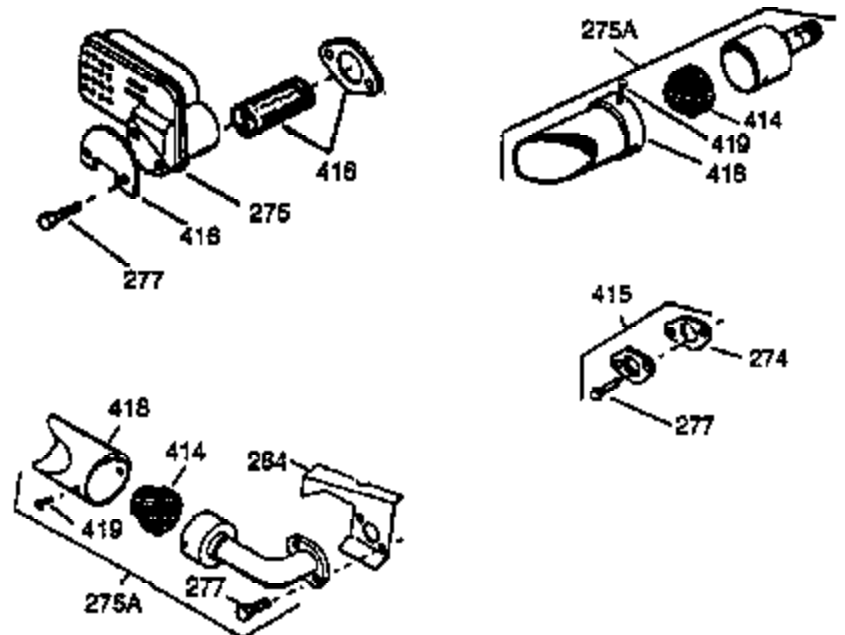

Ref #	Part Number	Qty	Description
62	650760	1	Screw, 8-32 x 3/8"
63	28545	1	Grommet
129	650727	2	Screw, 5/16-18 x 1-3/4"
131A	650713	2	Screw, 5/16-18 x 5/8"
131	650694A	3	Screw, 5/16-18 x 2"
186B	36652	1	Choke Spring
275	35056	1	Muffler
277	651002	2	Screw, 5/16-18 x 4-3/16"
290	29774	1	Fuel Line
292	26460	4	Fuel Line Clamp
295	35857	1	Fuel Shut-Off Valve
298	650665	2	Screw, 1/4-15 x 3/4"
300	34156A	1	Fuel Tank (Incl. 292 & 301)
301	36246	1	Fuel Cap Ass'y
341	34155	1	Fuel Tank Bracket
342	650561	1	Screw, 1/4-20 x 5/8"
343	35079	1	Key Switch Bracket
350	570682		Primer Ass'y
351	32180C	1	Primer Line
355	590574	1	Starter Handle
370K	36695	1	Starter Decal