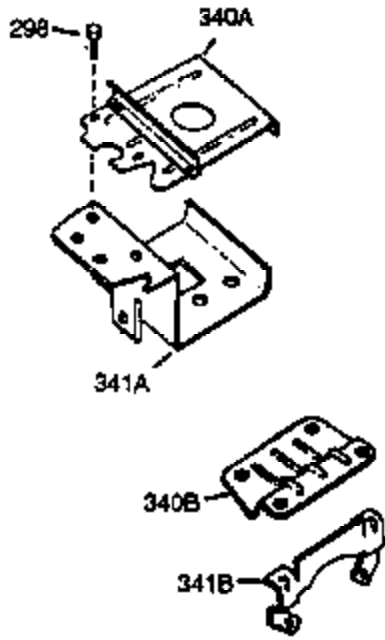

Ref #	Part Number	Qty	Description
62	650760	1	Screw, 8-32 x 3/8"
63	28545	1	Grommet
129	650727	2	Screw, 5/16-18 x 1-3/4"
131A	650713	2	Screw, 5/16-18 x 5/8"
131	650694A	3	Screw, 5/16-18 x 2"
186B	36652	1	Choke Spring
275	35056	1	Muffler
277	651002	2	Screw, 5/16-18 x 4-3/16"
290	29774	1	Fuel Line
292	26460	4	Fuel Line Clamp
295	35857	1	Fuel Shut-Off Valve
298	650665	2	Screw, 1/4-15 x 3/4"
300	34156A	1	Fuel Tank (Incl. 292 & 301)
301	36246	1	Fuel Cap Ass'y
341	34155	1	Fuel Tank Bracket
342	650561	1	Screw, 1/4-20 x 5/8"
343	35079	1	Key Switch Bracket
350	570682		Primer Ass'y
351	32180C	1	Primer Line
355	590574	1	Starter Handle
370K	36695	1	Starter Decal