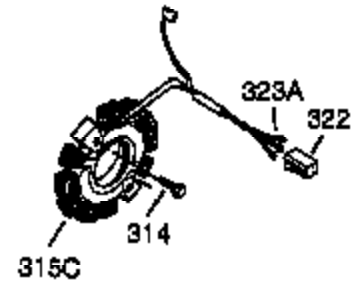

Ref #	Part Number	Qty	Description
5	30969	1	Extension Cap
62	650760	1	Screw, 8-32 x 3/8"
63	28545	1	Grommet
92	650880	1	Belleville Washer
93	650881	1	Flywheel Nut
129	650727	2	Screw, 5/16-18 x 1-3/4"
131A	650713	2	Screw, 5/16-18 x 5/8"
131	650694A	3	Screw, 5/16-18 x 2"
285	35985B	1	Starter Cup
287	29752	4	Nut & Lock Washer, 1/4-28
314	650873	1	Screw, 1/4-20 x 3/4"
321	611161	2	Diode
322	611142	1	Connector Body
323	611118	1	Terminal
355	590574	1	Starter Handle
390	590733	1	Rewind Starter