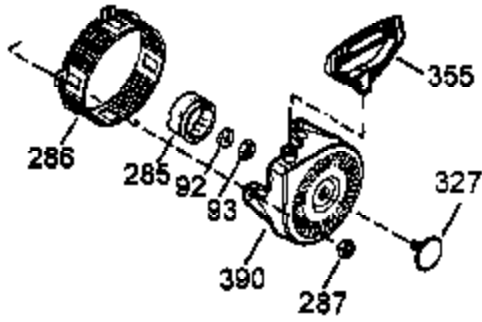

Ref #	Part Number	Qty	Description
5	30969	1	Extension Cap
62	650760	1	Screw, 8-32 x 3/8"
63	28545	1	Grommet
92	650880	1	Belleville Washer
93	650881	1	Flywheel Nut
129	650727	2	Screw, 5/16-18 x 1-3/4"
131A	650713	2	Screw, 5/16-18 x 5/8"
131	650694A	3	Screw, 5/16-18 x 2"
285	35985B	1	Starter Cup
287	29752	4	Nut & Lock Washer, 1/4-28
314	650873	1	Screw, 1/4-20 x 3/4"
321	611161	2	Diode
322	611142	1	Connector Body
323	611118	1	Terminal
355	590574	1	Starter Handle
390	590733	1	Rewind Starter