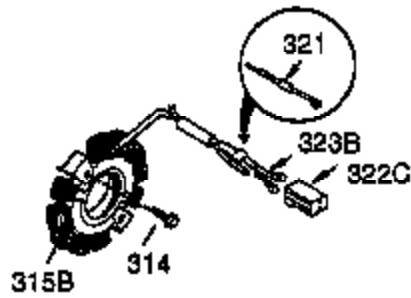

Ref #	Part Number	Qty	Description
5	30969	1	Extension Cap
62	650760	1	Screw, 8-32 x 3/8"
63	28545	1	Grommet
92	650880	1	Belleville Washer
93	650881	1	Flywheel Nut
129	650727	2	Screw, 5/16-18 x 1-3/4"
131A	650713	2	Screw, 5/16-18 x 5/8"
131	650694A	3	Screw, 5/16-18 x 2"
285	35985B	1	Starter Cup
287	29752	4	Nut & Lock Washer, 1/4-28
314	650873	1	Screw, 1/4-20 x 3/4"
321	611161	2	Diode
322	611142	1	Connector Body
323	611118	1	Terminal
355	590574	1	Starter Handle
390	590733	1	Rewind Starter