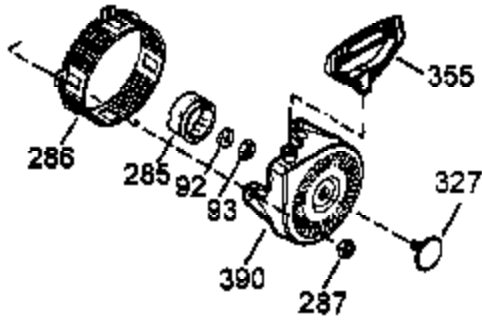

Ref #	Part Number	Qty	Description
290	29774	1	Fuel Line
291	30705	1	Fuel Line
292	26460	4	Fuel Line Clamp
295	35857	1	Fuel Shut-Off Valve
298	650665	2	Screw, 1/4-15 x 3/4"
300	34156A	1	Fuel Tank (Incl. 292 & 301)
301	36246	1	Fuel Cap
305	35554	1	Oil Fill Tube
307	35499	1	"O" Ring
308	35540	1	Fill Tube Clip
310	36205	1	Dipstick
315	611146	1	Alternator Coil (Incl.321, 322 & 323)
323	611118	1	Terminal
325	29443	1	Wire Clip
328	35062	2	Key Switch
329	610973	1	Terminal
335	36547	1	Carburetor Cover
336	650765	1	Screw, 10-32 x 1/2"
338	28942	2	Screw, 10-32 x 3/8"
340	34154	1	Fuel Tank Bracket
341	34155	1	Fuel Tank Bracket
342	650561	1	Screw, 1/4-20 x 5/8"
343	35079	1	Key Switch Bracket
350	570682	1	Primer Ass'y.
351	32180C	1	Primer Line
355	590574	1	Starter Handle
364	33377	1	Carburetor Cover Bracket
365	650767	2	Screw, 8-32 x 27/64"
370I	34414	1	Warning Decal
370C	36501	1	Primer Decal
370	36261	1	Name Decal
370G	35077	1	Instruction Decal
370K	36695	1	Starter Decal
380	640054	1	Carburetor (Incl. 184)
390	590733	1	Rewind Starter (Note: This engine could have been built with 570749 starter.)
400	36452A	1	* Gasket Set (Incl. items marked PK in notes) Incl. part #'s 27272A (1), 27896A (2),27915A (1),29673 (1),29673 (1),33263 (1),33629 (1),34698A (1) 35262A (1),35317 (1),36451 (1)
420	730226	1	SAE 5W30 4-Cycle Engine Oil (Quart)