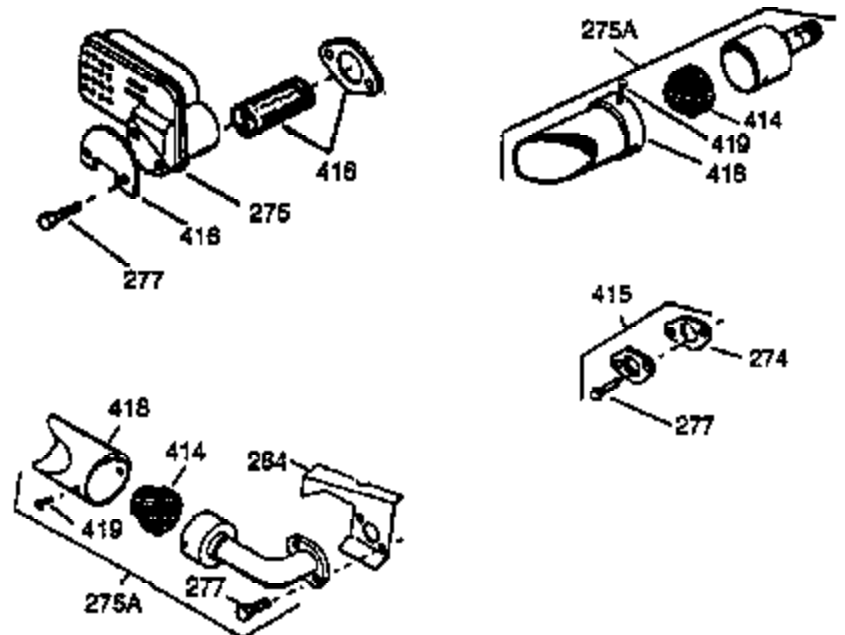

Ref #	Part Number	Qty	Description
62	650760	1	Screw, 8-32 x 3/8"
63	28545	1	Grommet
72A	28534	1	Pipe Plug
129	650727	2	Screw, 5/16-18 x 1-3/4"
131A	650713	2	Screw, 5/16-18 x 5/8"
131	650694A	3	Screw, 5/16-18 x 2"
275	35056	1	Muffler
277	651002	2	Screw, 5/16-18 x 4-3/64"
290	29774	1	Fuel Line
292	26460	4	Fuel Line Clamp
295	35857	1	Fuel Shut-Off Valve
298	650665	2	Screw, 1/4-15 x 3/4"
300	34156A	1	Fuel Tank (Incl. 292 & 301)
301	35355	1	Fuel Cap
306	35499	1	"O" Ring
341	34155	1	Fuel Tank Bracket
342	650561	1	Screw, 1/4-20 x 5/8"
350	570682	1	Primer Ass'y.
351	32180C	1	Primer Line
355	590574	1	Starter Handle