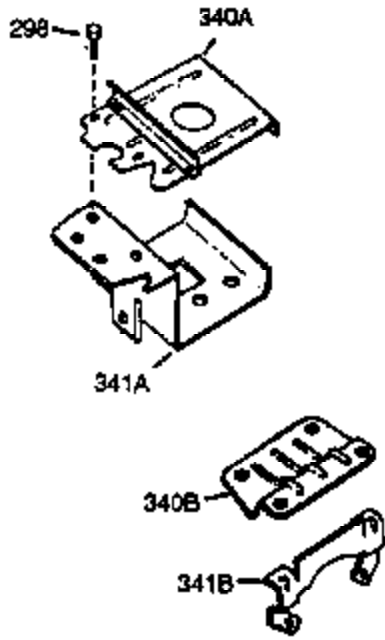

Ref #	Part Number	Qty	Description
62	650760	1	Screw, 8-32 x 3/8"
63	28545	1	Grommet
72A	28534	1	Pipe Plug
129	650727	2	Screw, 5/16-18 x 1-3/4"
131A	650713	2	Screw, 5/16-18 x 5/8"
131	650694A	3	Screw, 5/16-18 x 2"
275	35056	1	Muffler
277	651002	2	Screw, 5/16-18 x 4-3/64"
290	29774	1	Fuel Line
292	26460	4	Fuel Line Clamp
295	35857	1	Fuel Shut-Off Valve
298	650665	2	Screw, 1/4-15 x 3/4"
300	34156A	1	Fuel Tank (Incl. 292 & 301)
301	35355	1	Fuel Cap
306	35499	1	"O" Ring
341	34155	1	Fuel Tank Bracket
342	650561	1	Screw, 1/4-20 x 5/8"
350	570682	1	Primer Ass'y.
351	32180C	1	Primer Line
355	590574	1	Starter Handle