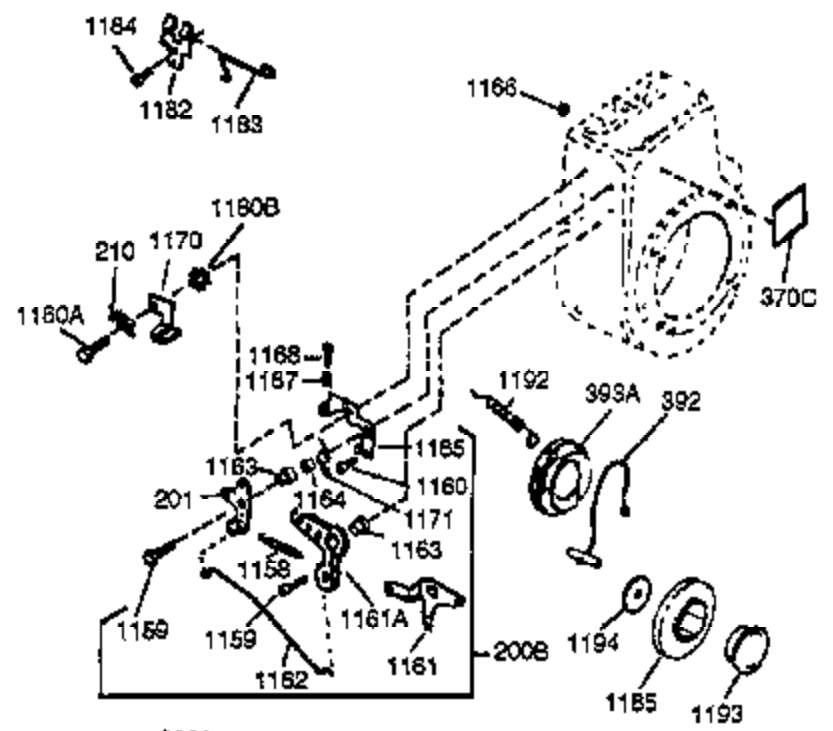

Ref #	Part Number	Qty	Description
62	650760	1	Screw, 8-32 x 3/8"
63	28545	1	Grommet
72A	28534	1	Pipe Plug
129	650727	2	Screw, 5/16-18 x 1-3/4"
131A	650713	2	Screw, 5/16-18 x 5/8"
131	650694A	3	Screw, 5/16-18 x 2"
275	35056	1	Muffler
277	651002	2	Screw, 5/16-18 x 4-3/64"
290	29774	1	Fuel Line
292	26460	4	Fuel Line Clamp
295	35857	1	Fuel Shut-Off Valve
298	650665	2	Screw, 1/4-15 x 3/4"
300	34156A	1	Fuel Tank (Incl. 292 & 301)
301	35355	1	Fuel Cap
306	35499	1	"O" Ring
341	34155	1	Fuel Tank Bracket
342	650561	1	Screw, 1/4-20 x 5/8"
350	570682	1	Primer Ass'y.
351	32180C	1	Primer Line
355	590574	1	Starter Handle