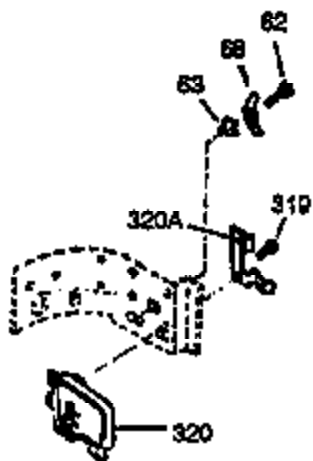

Ref #	Part Number	Qty	Description
62	650760	1	Screw, 8-32 x 3/8"
63	28545	1	Grommet
72A	28534	1	Pipe Plug
129	650727	2	Screw, 5/16-18 x 1-3/4"
131A	650713	2	Screw, 5/16-18 x 5/8"
131	650694A	3	Screw, 5/16-18 x 2"
275	35056	1	Muffler
277	651002	2	Screw, 5/16-18 x 4-3/64"
290	29774	1	Fuel Line
292	26460	4	Fuel Line Clamp
295	35857	1	Fuel Shut-Off Valve
298	650665	2	Screw, 1/4-15 x 3/4"
300	34156A	1	Fuel Tank (Incl. 292 & 301)
301	35355	1	Fuel Cap
306	35499	1	"O" Ring
341	34155	1	Fuel Tank Bracket
342	650561	1	Screw, 1/4-20 x 5/8"
350	570682	1	Primer Ass'y.
351	32180C	1	Primer Line
355	590574	1	Starter Handle