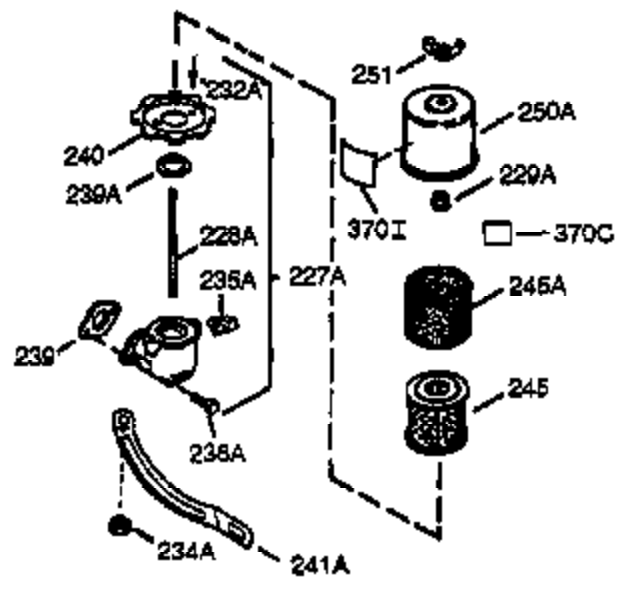

Ref #	Part Number	Qty	Description
62	650760	1	Screw, 8-32 x 3/8"
63	28545	1	Grommet
72A	28534	1	Pipe Plug
129	650727	2	Screw, 5/16-18 x 1-3/4"
131A	650713	2	Screw, 5/16-18 x 5/8"
131	650694A	3	Screw, 5/16-18 x 2"
275	35056	1	Muffler
277	651002	2	Screw, 5/16-18 x 4-3/64"
290	29774	1	Fuel Line
292	26460	4	Fuel Line Clamp
295	35857	1	Fuel Shut-Off Valve
298	650665	2	Screw, 1/4-15 x 3/4"
300	34156A	1	Fuel Tank (Incl. 292 & 301)
301	35355	1	Fuel Cap
306	35499	1	"O" Ring
341	34155	1	Fuel Tank Bracket
342	650561	1	Screw, 1/4-20 x 5/8"
350	570682	1	Primer Ass'y.
351	32180C	1	Primer Line
355	590574	1	Starter Handle