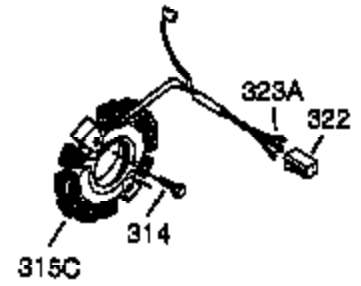

Ref #	Part Number	Qty	Description
72A	28534	1	Pipe Plug
92	650880	1	Lock Washer
93	650881	1	Flywheel Nut
129	650727	2	Screw, 5/16-18 x 1-3/4"
131A	650713	2	Screw, 5/16-18 x 5/8"
131	650694A	3	Screw, 5/16-18 x 2"
285	35985B	1	Starter Cup
287	29752	4	Nut & Lock Washer, 1/4-28
314	650873	1	Screw, 1/4-20 x 3/4"
323	611118	1	Terminal
355	590574	1	Starter Handle
390	590733	1	Rewind Starter