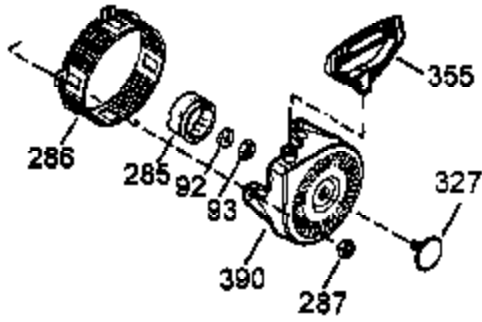

Ref #	Part Number	Qty	Description
62	650760	1	Screw, 8-32 x 3/8"
63	28545	1	Grommet
72A	28534	1	Oil Drain Plug
92	650880	1	Lock Washer
93	650881	1	Flywheel Nut
129	650727	2	Screw, 5/16-18 x 1-3/4"
131A	650713	2	Screw, 5/16-18 x 5/8"
131	650694A	3	Screw, 5/16-18 x 2"
285	35985B	1	Starter Cup
286	35446	1	Starter Screen
287	29752	4	Nut & Lock Washer, 1/4-28
306	35499	1	"O" Ring
314	650873	1	Screw, 1/4-20 x 3/4"
323	611118	1	Terminal
327	35392	1	Starter Plug
355	590574	1	Starter Handle
390	590672	1	Rewind Starter