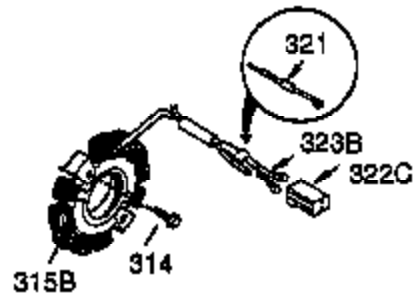

Ref #	Part Number	Qty	Description
62	650760	1	Screw, 8-32 x 3/8"
63	28545	1	Grommet
72A	28534	1	Oil Drain Plug
92	650880	1	Lock Washer
93	650881	1	Flywheel Nut
129	650727	2	Screw, 5/16-18 x 1-3/4"
131A	650713	2	Screw, 5/16-18 x 5/8"
131	650694A	3	Screw, 5/16-18 x 2"
285	35985B	1	Starter Cup
286	35446	1	Starter Screen
287	29752	4	Nut & Lock Washer, 1/4-28
306	35499	1	"O" Ring
314	650873	1	Screw, 1/4-20 x 3/4"
323	611118	1	Terminal
327	35392	1	Starter Plug
355	590574	1	Starter Handle
390	590672	1	Rewind Starter