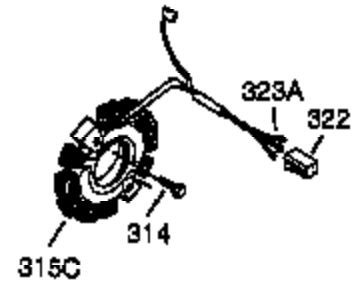

Ref #	Part Number	Qty	Description
290	29774	1	Fuel Line
291	30705	1	Fuel Line
292	26460	4	Fuel Line Clamp
295	35857	1	Fuel Shut-Off Valve
298	650665	2	Screw, 1/4-15 x 3/4"
300	34156A	1	Fuel Tank (Incl. 292 & 301)
301	35355	1	Fuel Cap
305	35554	1	Oil Fill Tube
307	35499	1	"O" Ring
308	35540	1	Fill Tube Clip
310	36205	1	Dipstick
315	611111	1	Alternator Coil (18 Watt)(Incl. 323)
323	611118	1	Terminal
325	29443	1	Wire Clip
328	35062	2	Key Switch (Push-In)
329	610973	1	Terminal
335	35057A	1	Cover Carburetor
336	650765	1	Screw, 10-32 x 1/2"
338	28942	2	Screw, 10-32 x 3/8"
340	34154	1	Fuel Tank Bracket
341	34155	1	Fuel Tank Bracket
342	650561	1	Screw, 1/4-20 x 5/8"
350	570682	1	Primer Ass'y
351	32180C	1	Primer Line
355	590574	1	Starter Handle
364	33377	1	Carburetor Cover Bracket
365	650767	2	Screw, 8-32 x 27/64"
370	36261	1	Identification Decal
370A	35077	1	Instruction Decal
370B	36534	1	Instruction Decal
370C	36501	1	Primer Decal
370I	34414	1	Warning Decal
370K	36695	1	Starter Decal
380	640054	1	Carburetor (Incl. 184)
390	590733	1	Rewind Starter (NOTE: This engine could have been built with 590749 starter.)
396	33329D	1	Electric Starter Motor (Optional)
400	36452A	1	* Gasket Set (Incl. items marked PK i n notes) Incl. part #'s 27272A (1), 27896A (2),27915A (1),29673 (1),29673 (1),33263 (1),33629 (1),34698A (1) 35262A (1),35317 (1),36451 (1)
420	730226	1	SAE 5W30 4-Cycle Engine Oil (Quart)