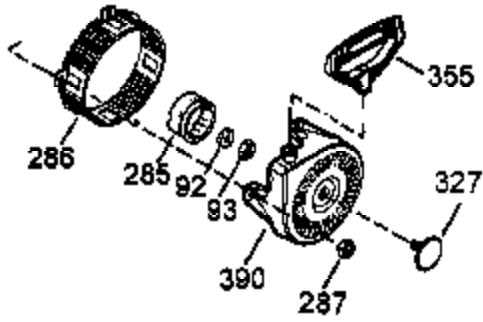

Ref #	Part Number	Qty	Description
290	29774	1	Fuel Line
291	30705	1	Fuel Line
292	26460	4	Fuel Line Clamp
295	35857	1	Fuel Shut-Off Valve
298	650665	2	Screw, 1/4-15 x 3/4"
300	34156A	1	Fuel Tank (Incl. 292 & 301)
301	35355	1	Fuel Cap
305	35554	1	Oil Fill Tube
307	35499	1	"O" Ring
308	35540	1	Fill Tube Clip
310	36205	1	Dipstick
315	611111	1	Alternator Coil (18 Watt)(Incl. 323)
323	611118	1	Terminal
325	29443	1	Wire Clip
328	35062	2	Key Switch (Push-In)
329	610973	1	Terminal
335	35057A	1	Cover Carburetor
336	650765	1	Screw, 10-32 x 1/2"
338	28942	2	Screw, 10-32 x 3/8"
340	34154	1	Fuel Tank Bracket
341	34155	1	Fuel Tank Bracket
342	650561	1	Screw, 1/4-20 x 5/8"
350	570682	1	Primer Ass'y
351	32180C	1	Primer Line
355	590574	1	Starter Handle
364	33377	1	Carburetor Cover Bracket
365	650767	2	Screw, 8-32 x 27/64"
370	36261	1	Identification Decal
370A	35077	1	Instruction Decal
370B	36534	1	Instruction Decal
370C	36501	1	Primer Decal
370I	34414	1	Warning Decal
370K	36695	1	Starter Decal
380	640054	1	Carburetor (Incl. 184)
390	590733	1	Rewind Starter (NOTE: This engine could have been built with 590749 starter.)
396	33329D	1	Electric Starter Motor (Optional)
400	36452A	1	* Gasket Set (Incl. items marked PK i n notes) Incl. part #'s 27272A (1), 27896A (2),27915A (1),29673 (1),29673 (1),33263 (1),33629 (1),34698A (1) 35262A (1),35317 (1),36451 (1)
420	730226	1	SAE 5W30 4-Cycle Engine Oil (Quart)