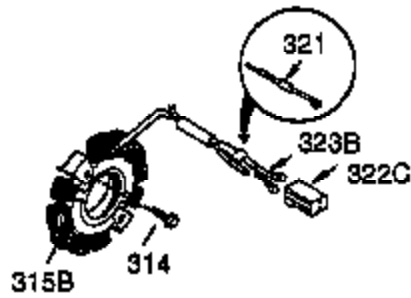

Ref #	Part Number	Qty	Description
290	29774	1	Fuel Line
291	30705	1	Fuel Line
292	26460	4	Fuel Line Clamp
295	35857	1	Fuel Shut-Off Valve
298	650665	2	Screw, 1/4-15 x 3/4"
300	34156A	1	Fuel Tank (Incl. 292 & 301)
301	35355	1	Fuel Cap
305	35554	1	Oil Fill Tube
307	35499	1	"O" Ring
308	35540	1	Fill Tube Clip
310	36205	1	Dipstick
315	611111	1	Alternator Coil (18 Watt)(Incl. 323)
323	611118	1	Terminal
325	29443	1	Wire Clip
328	35062	2	Key Switch (Push-In)
329	610973	1	Terminal
335	35057A	1	Cover Carburetor
336	650765	1	Screw, 10-32 x 1/2"
338	28942	2	Screw, 10-32 x 3/8"
340	34154	1	Fuel Tank Bracket
341	34155	1	Fuel Tank Bracket
342	650561	1	Screw, 1/4-20 x 5/8"
350	570682	1	Primer Ass'y
351	32180C	1	Primer Line
355	590574	1	Starter Handle
364	33377	1	Carburetor Cover Bracket
365	650767	2	Screw, 8-32 x 27/64"
370	36261	1	Identification Decal
370A	35077	1	Instruction Decal
370B	36534	1	Instruction Decal
370C	36501	1	Primer Decal
370I	34414	1	Warning Decal
370K	36695	1	Starter Decal
380	640054	1	Carburetor (Incl. 184)
390	590733	1	Rewind Starter (NOTE: This engine could have been built with 590749 starter.)
396	33329D	1	Electric Starter Motor (Optional)
400	36452A	1	* Gasket Set (Incl. items marked PK i n notes) Incl. part #'s 27272A (1), 27896A (2),27915A (1),29673 (1),29673 (1),33263 (1),33629 (1),34698A (1) 35262A (1),35317 (1),36451 (1)
420	730226	1	SAE 5W30 4-Cycle Engine Oil (Quart)