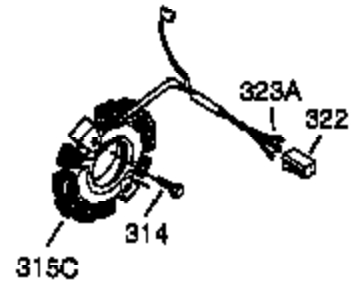

Ref #	Part Number	Qty	Description
5	30969	1	Extension Cap
62	650760	1	Screw, 8-32 x 3/8"
63	28545	1	Grommet
92	650880	1	Lock Washer
93	650881	1	Flywheel Nut
129	650727	2	Screw, 5/16-18 x 1-3/4"
131A	650713	2	Screw, 5/16-18 x 5/8"
131	650694A	3	Screw, 5/16-18 x 2"
285	35985B	1	Starter Cup
287	29752	4	Nut & Lock Washer, 1/4-28
314	650873	2	Screw, 1/4-20 x 3/4"
322A	610824	1	Connector Body
322	610921	1	Connector Body
323	610922	1	Terminal
327	35392	1	Starter Plug
355	590574	1	Starter Handle
390	590733	1	Rewind Starter