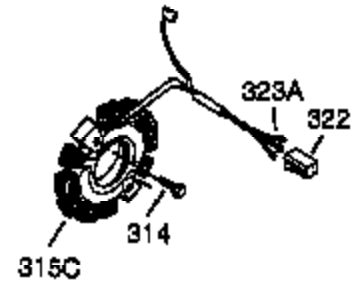

Ref #	Part Number	Qty	Description
5	30969	1	Extension Cap
62	650760	1	Screw, 8-32 x 3/8"
63	28545	1	Grommet
92	650880	1	Lock Washer
93	650881	1	Flywheel Nut
130C	650694A	3	Screw, 5/16-18 x 2"
285	35985B	1	Starter Cup
287	29752	4	Nut & Lock Washer, 1/4-28
314	650873	2	Screw, 1/4-20 x 3/4"
322A	610824	1	Connector Body
322	610921	1	Connector Body
323	610922	1	Terminal
355	590574	1	Starter Handle
390	590733	1	Rewind Starter