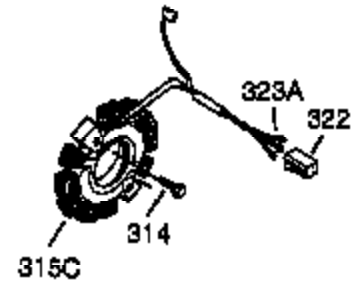

Ref #	Part Number	Qty	Description
5	30969	1	Extension Cap
62	650760	1	Screw, 8-32 x 3/8"
63	28545	1	Grommet
92	650880	1	Washer Flywheel
93	650881	1	Flywheel Nut
130C	650694A	3	Screw, 5/16-18 x 2"
285	35985B	1	Starter Cup
287	29752	4	Nut & Lock Washer, 1/4-28
314	650873	1	Screw, 1/4-20 x 3/4"
323	611118	1	Terminal
355	590574	1	Handle Mitten Grip
390	590733	1	Recoil Starter