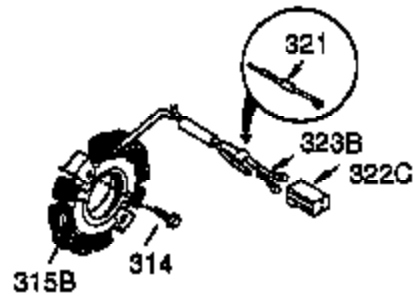

Ref #	Part Number	Qty	Description
62	650760	1	Screw, 8-32 x 3/8"
63	28545	1	Grommet
92	650880	1	Washer Flywheel
93	650881	1	Flywheel Nut
129	650727	2	Screw, 5/16-18 x 1-3/4"
131A	650713	2	Screw, 5/16-18 x 5/8"
131	650694A	3	Screw, 5/16-18 x 2"
285	35985B	1	Starter Cup
287	29752	4	Nut & Lock Washer, 1/4-28
327	35392	1	Starter Plug
355	590574	1	Handle Mitten Grip
390	590733	1	Starter Recoil