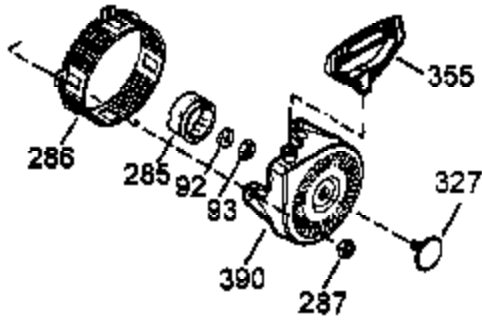

Ref #	Part Number	Qty	Description
62	650760	1	Screw, 8-32 x 3/8"
63	28545	1	Grommet
92	650880	1	Washer Flywheel
93	650881	1	Flywheel Nut
129	650727	2	Screw, 5/16-18 x 1-3/4"
131A	650713	2	Screw, 5/16-18 x 5/8"
131	650694A	3	Screw, 5/16-18 x 2"
285	35985B	1	Starter Cup
287	29752	4	Nut & Lock Washer, 1/4-28
327	35392	1	Starter Plug
355	590574	1	Handle Mitten Grip
390	590733	1	Starter Recoil