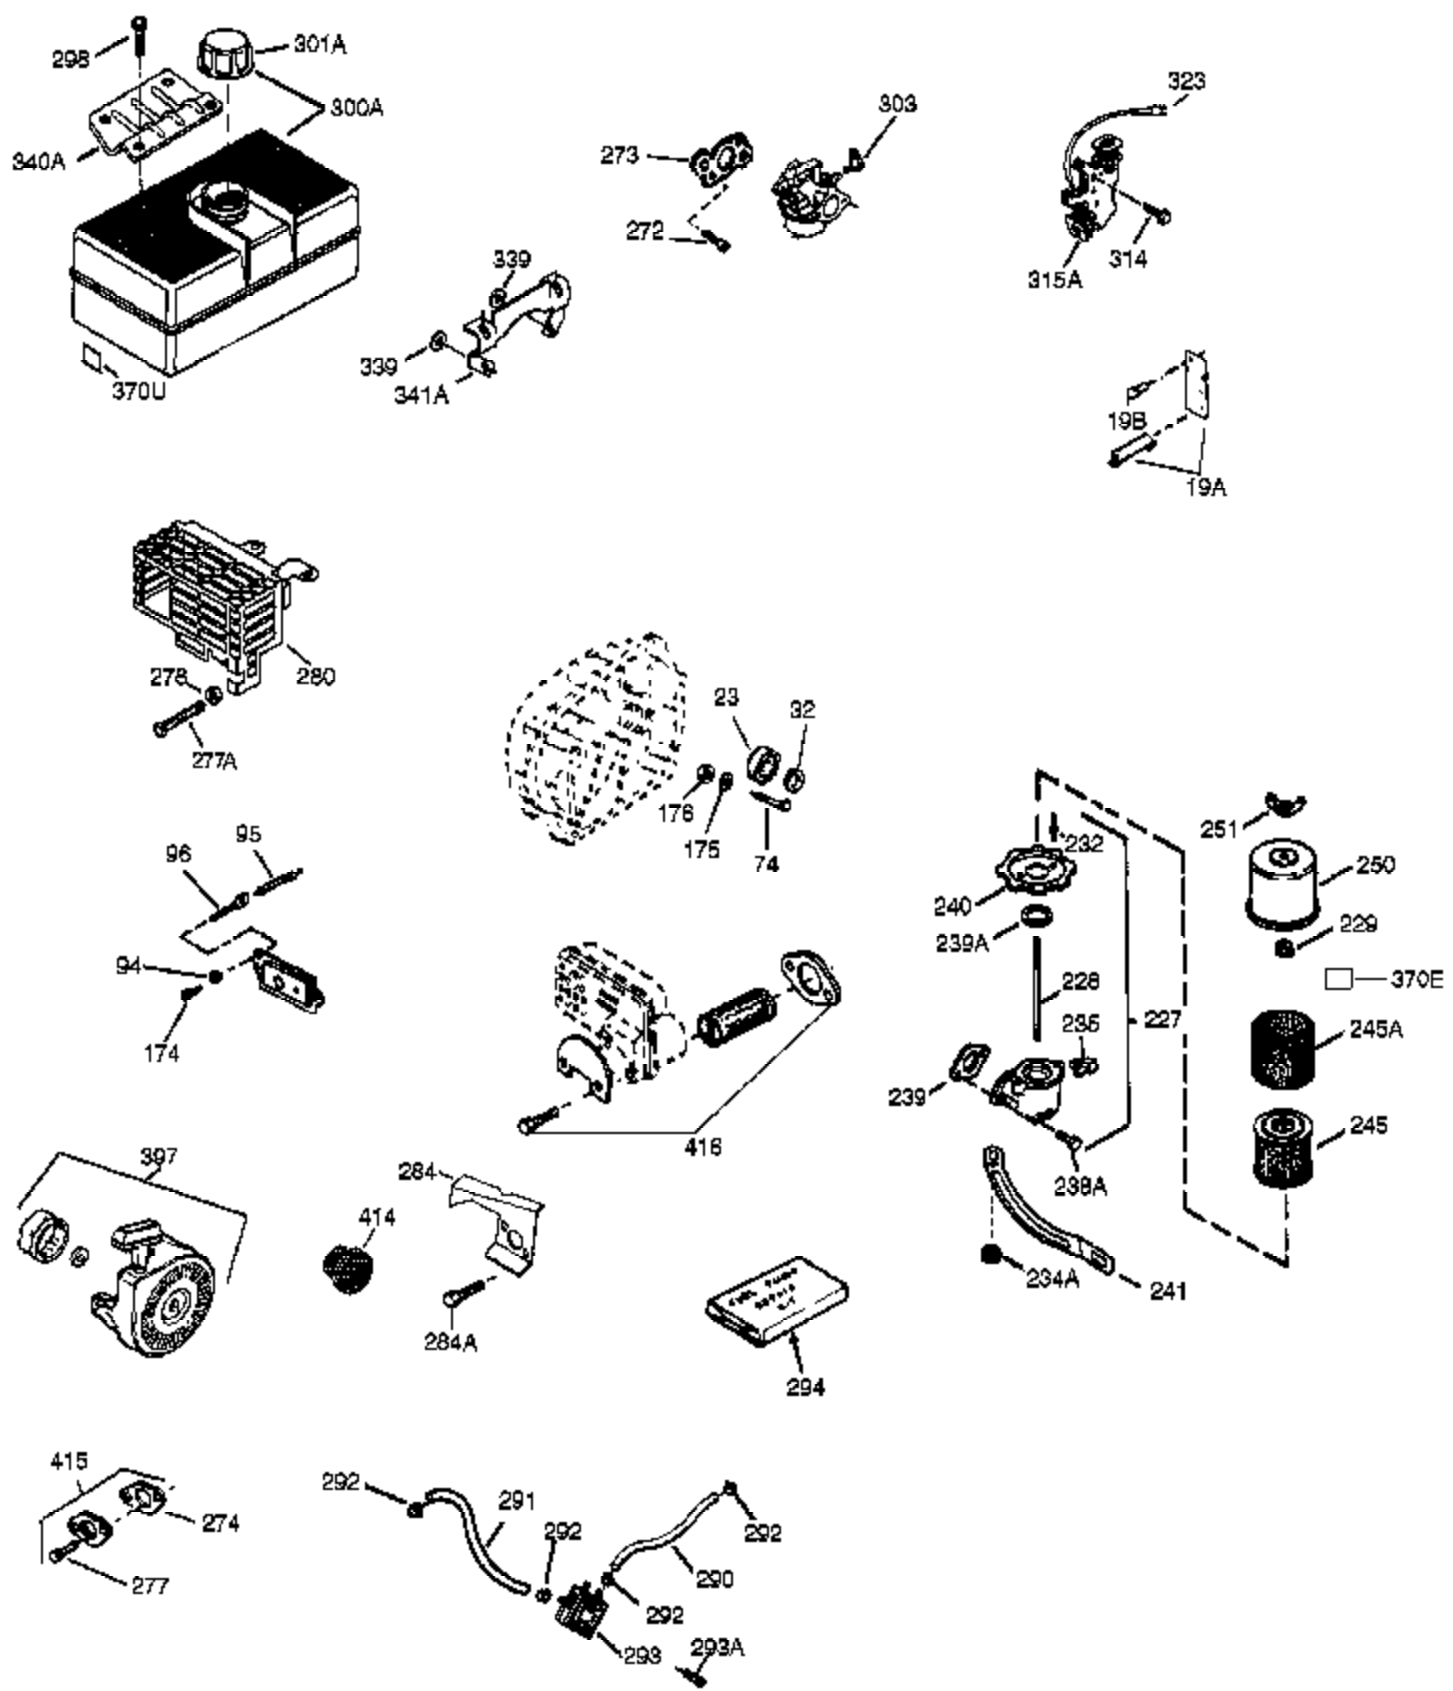

Ref #	Part Number	Qty	Description
285	35985B	1	Starter Cup
287	29752	4	Nut & Lock Washer, 1/4-28
290	29774	1	Fuel Line
291	30705	1	Fuel Line
292	26460	4	Fuel Line Clamp
295	35857	1	Fuel Shut-Off Valve
298	650665	2	Screw, 1/4-15 x 3/4"
300	34156A	1	Fuel Tank (Incl. 292 & 301)
301	35355	1	Fuel Cap Ass'y (Red)
305	35554	1	Oil Tube (Black)
307	35499	1	"O" Ring
308	35540	1	Fill Tube Clip
310	36205	1	Dipstick
325	29443	1	Wire Clip
327	35392	1	Starter Plug
328	35062	2	Ignition Keys
329	610973	1	Terminal
335	35057A	1	Carburetor Cover
336	650765	1	Screw, 10-32 x 1/2"
338	28942	2	Screw, 10-32 x 3/8"
340	34154	1	Fuel Tank Bracket (Black)
341	34155	1	Fuel Tank Bracket
342	650561	1	Screw, 1/4-20 x 5/8"
343	35079	1	Key Switch Bracket
350	570682		Primer Ass'y
351	32180C	1	Primer Line
355	590574	1	Handle Mitten Grip
364	33377	1	Carburetor Cover Bracket
365	650767	2	Screw, 8-32 x 27/64"
370A	35077	1	Instruction Decal
370C	36501	1	Primer Decal
370D	36261	1	Lubrication Decal
370	34414	1	Warning Decal
380	632370A	1	Carburetor (Incl. 184)
390	590733	1	Starter Recoil
400	36452A	1	* Gasket Set (Incl. items marked PK i n notes) Incl. part #'s 27272A (1), 27896A (2),27915A (1),29673 (1),29673 (1),33263 (1),33629 (1),34698A (1) 35262A (1),35317 (1),36451 (1)
420	730226	1	SAE 5W30 4-Cycle Engine Oil (Quart)