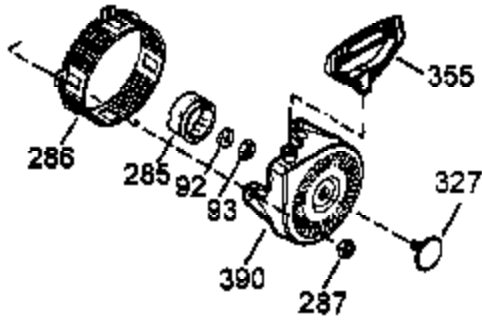

Ref #	Part Number	Qty	Description
5	30969	1	Extension Cap
62	650760	1	Screw, 8-32 x 3/8"
63	28545	1	Grommet
92	650880	1	Washer Flywheel
93	650881	1	Flywheel Nut
129	650727	2	Screw, 5/16-18 x 1-3/4"
131A	650713	2	Screw, 5/16-18 x 5/8"
131	650694A	3	Screw, 5/16-18 x 2"
285	35985B	1	Starter Cup
287	29752	4	Nut & Lock Washer, 1/4-28
314	650873	1	Screw, 1/4-20 x 3/4"
323	611118	1	Terminal
355	590574	1	Starter Handle
390	590733	1	Starter Recoil