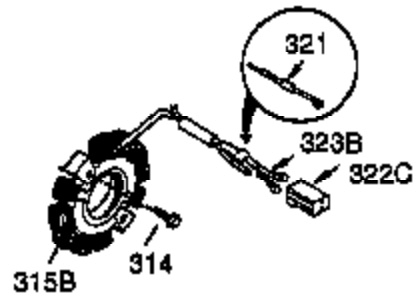

Ref #	Part Number	Qty	Description
5	30969	1	Extension Cap
62	650760	1	Screw, 8-32 x 3/8"
63	28545	1	Grommet
92	650880	1	Lock Washer
93	650881	1	Flywheel Nut
130C	650694A	3	Screw, 5/16-18 x 2"
285	35985B	1	Starter Cup
287	29752	4	Nut & Lock Washer, 1/4-28
314	650873	1	Screw, 1/4-20 x 3/4"
323	611118	1	Terminal
355	590574	1	Starter Handle
390	590733	1	Rewind Starter