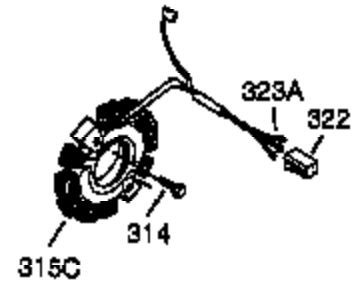

Ref #	Part Number	Qty	Description
5	30969	1	Extension Cap
62	650760	1	Screw, 8-32 x 3/8"
63	28545	1	Grommet
92	650880	1	Lock Washer
93	650881	1	Flywheel Nut
130C	650694A	3	Screw, 5/16-18 x 2"
285	35985B	1	Starter Cup
287	29752	4	Nut & Lock Washer, 1/4-28
314	650873	1	Screw, 1/4-20 x 3/4"
323	611118	1	Terminal
355	590574	1	Starter Handle
390	590733	1	Rewind Starter