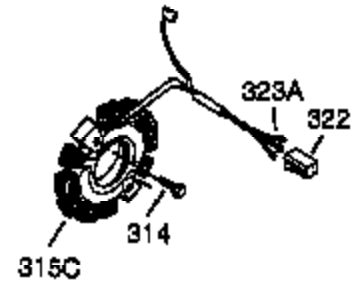

Ref #	Part Number	Qty	Description
5	30969	1	Extension Cap
62	650760	1	Screw, 8-32 x 3/8"
63	28545	1	Grommet
92	650880	1	Washer Flywheel
93	650881	1	Flywheel Nut
129	650727	2	Screw, 5/16-18 x 1-3/4"
131A	650713	2	Screw, 5/16-18 x 5/8"
131	650694A	3	Screw, 5/16-18 x 2"
285	35985B	1	Starter Cup
287	29752	4	Nut & Lock Washer, 1/4-28
314	650873	1	Screw, 1/4-20 x 3/4"
323	611118	1	Terminal
327	35392	1	Starter Plug
355	590574	1	Starter Handle
390	590733	1	Starter Recoil