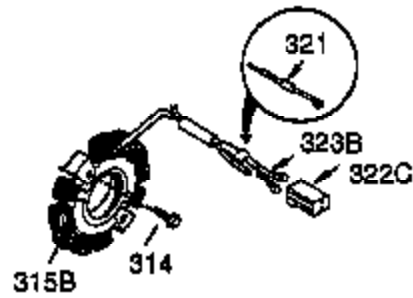

Ref #	Part Number	Qty	Description
5	30969	1	Extension Cap
62	650760	1	Screw, 8-32 x 3/8"
63	28545	1	Grommet
92	650880	1	Washer Flywheel
93	650881	1	Flywheel Nut
129	650727	2	Screw, 5/16-18 x 1-3/4"
131A	650713	2	Screw, 5/16-18 x 5/8"
131	650694A	3	Screw, 5/16-18 x 2"
285	35985B	1	Starter Cup
287	29752	4	Nut & Lock Washer, 1/4-28
314	650873	1	Screw, 1/4-20 x 3/4"
323	611118	1	Terminal
327	35392	1	Starter Plug
355	590574	1	Starter Handle
390	590733	1	Starter Recoil