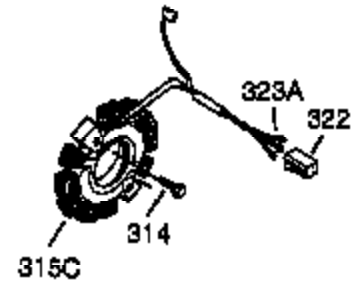

Ref #	Part Number	Qty	Description
5	30969	1	Extension Cap
62	650760	1	Screw, 8-32 x 3/8"
63	28545	1	Grommet
92	650880	1	Washer Flywheel
93	650881	1	Flywheel Nut
130C	650694A	3	Screw, 5/16-18 x 2"
285	35985B	1	Starter Cup
287	29752	4	Nut & Lock Washer, 1/4-28
314	650873	1	Screw, 1/4-20 x 3/4"
323	611118	1	Terminal
355	590574	1	Starter Handle
390	590733	1	Starter Recoil