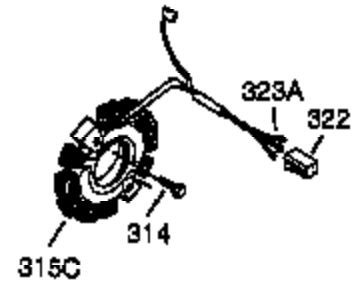

Ref #	Part Number	Qty	Description
5	30969	1	Extension Cap
62	650760	1	Screw, 8-32 x 3/8"
63	28545	1	Grommet
92	650880	1	Washer Flywheel
93	650881	1	Flywheel Nut
129	650727	2	Screw, 5/16-18 x 1-3/4"
131A	650713	2	Screw, 5/16-18 x 5/8"
131	650694A	3	Screw, 5/16-18 x 2"
285	35985B	1	Starter Cup
287	29752	4	Nut & Lock Washer, 1/4-28
314	650873	1	Screw, 1/4-20 x 3/4"
323	611118	1	Terminal
327	35392	1	Starter Plug
355	590574	1	Starter Handle
390	590733	1	Starter Recoil