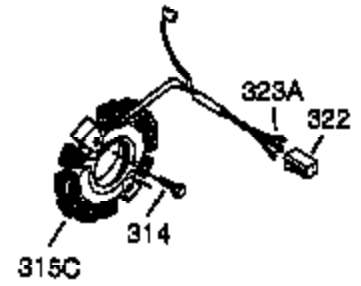

Ref #	Part Number	Qty	Description
5	30969	1	Extension Cap
62	650760	1	Screw, 8-32 x 3/8"
63	28545	1	Grommet
92	650880	1	Washer Flywheel
93	650881	1	Flywheel Nut
130C	650727	2	Screw, 5/16-18 x 1-3/4"
285	35985B	1	Starter Cup
287	29752	4	Nut & Lock Washer, 1/4-28
314	650873	1	Screw, 1/4-20 x 3/4"
323	611118	1	Terminal
355	590574	1	Starter Handle
390	590733	1	Starter Recoil