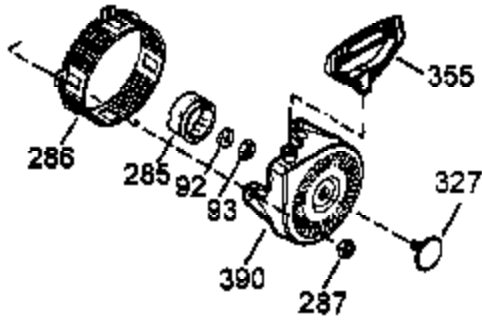

Ref #	Part Number	Qty	Description
5	30969	1	Extension Cap
92	650880	1	Belleville Washer
93	650881	1	Flywheel Nut
130C	650727	2	Screw, 5/16-18 x 1-3/4"
285	35985B	1	Starter Cup
287	29752	4	Nut & Lock Washer, 1/4-28
314	650873	1	Screw, 1/4-20 x 3/4"
323	611118	1	Terminal
355	590574	1	Starter Handle (Mitten Grip)
370I	34414	1	Warning Decal
390	590733	1	Starter Recoil (NOTE: This engine could have been built with 590749 starter.)