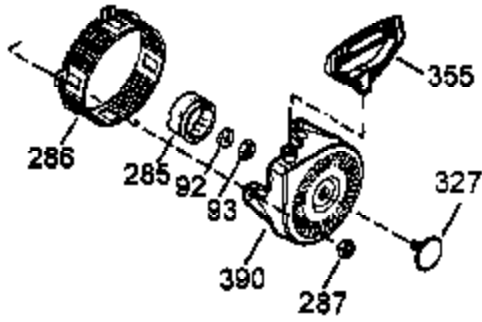

Ref #	Part Number	Qty	Description
5	30969	1	Extension Cap
62	650760	1	Screw, 8-32 x 3/8"
63	28545	1	Grommet
92	650880	1	Washer Flywheel
93	650881	1	Flywheel Nut
129	650727	2	Screw, 5/16-18 x 1-3/4"
131A	650713	2	Screw, 5/16-18 x 5/8"
131	650694A	3	Screw, 5/16-18 x 2"
285	35985B	1	Starter Cup
287	29752	4	Nut & Lock Washer, 1/4-28
314	650873	1	Screw, 1/4-20 x 3/4"
323	611118	1	Terminal
327	35392	1	Starter Plug
355	590574	1	Starter Handle
390	590733	1	Starter Recoil