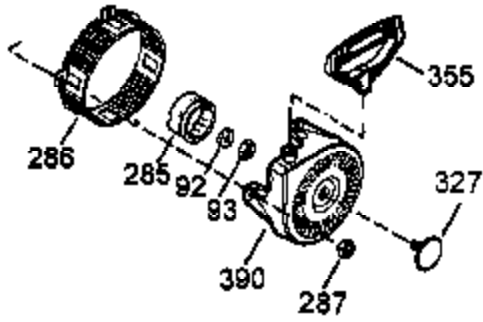

Ref #	Part Number	Qty	Description
5	30969	1	Extension Cap
62	650760	1	Screw, 8-32 x 3/8"
63	28545	1	Grommet
92	650880	1	Washer Flywheel
93	650881	1	Flywheel Nut
110B	35305	1	Ground Wire
130C	650694A	3	Screw, 5/16-18 x 2"
285	35985B	1	Starter Cup
287	29752	4	Nut & Lock Washer, 1/4-28
314	650873	1	Screw, 1/4-20 x 3/4"
323	611118	1	Terminal
355	590574	1	Starter Handle
370I	34414	1	Warning Decal
390	590733	1	Starter Recoil