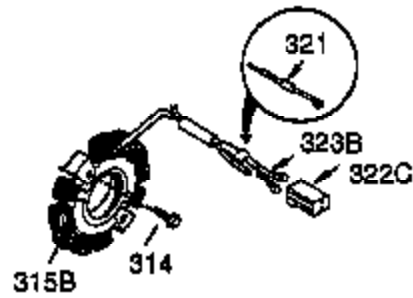

Ref #	Part Number	Qty	Description
5	30969	1	Extension Cap
62	650760	1	Screw, 8-32 x 3/8"
63	28545	1	Grommet
92	650880	1	Washer Flywheel
93	650881	1	Flywheel Nut
129	650727	2	Screw, 5/16-18 x 1-3/4"
131A	650713	2	Screw, 5/16-18 x 5/8"
131	650694A	3	Screw, 5/16-18 x 2"
285	35985B	1	Starter Cup
287	29752	4	Nut & Lock Washer, 1/4-28
314	650873	1	Screw, 1/4-20 x 3/4"
323	611118	1	Terminal
327	35392	1	Starter Plug
355	590574	1	Starter Handle
370I	35878	1	Warning Decal
390	590733	1	Starter Recoil