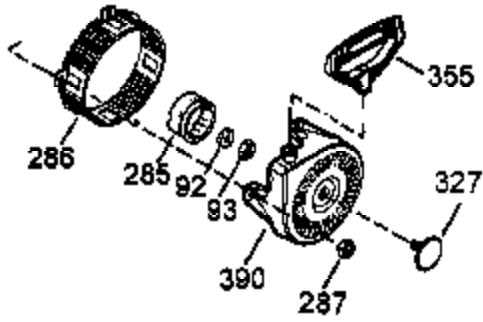

Ref #	Part Number	Qty	Description
5	30969	1	Extension Cap
62	650760	1	Screw, 8-32 x 3/8"
63	28545	1	Grommet
92	650880	1	Washer Flywheel
93	650881	1	Flywheel Nut
129	650727	2	Screw, 5/16-18 x 1-3/4"
131A	650713	2	Screw, 5/16-18 x 5/8"
131	650694A	3	Screw, 5/16-18 x 2"
285	35985B	1	Starter Cup
287	29752	4	Nut & Lock Washer, 1/4-28
314	650873	1	Screw, 1/4-20 x 3/4"
323	611118	1	Terminal
355	590574	1	Starter Handle
370I	34414	1	Warning Decal
390	590733	1	Starter Recoil (Note: This engine could have been built with 590749 starter.)