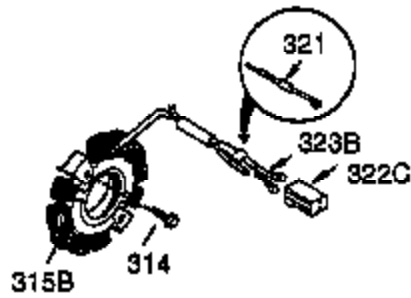

Ref #	Part Number	Qty	Description
5	30969	1	Extension Cap
62	650760	1	Screw, 8-32 x 3/8"
63	28545	1	Grommet
92	650880	1	Washer Flywheel
93	650881	1	Flywheel Nut
129	650727	2	Screw, 5/16-18 x 1-3/4"
131A	650713	2	Screw, 5/16-18 x 5/8"
131	650694A	3	Screw, 5/16-18 x 2"
285	35985B	1	Starter Cup
287	29752	4	Nut & Lock Washer, 1/4-28
314	650873	1	Screw, 1/4-20 x 3/4"
323	611118	1	Terminal
355	590574	1	Starter Handle
370I	34414	1	Warning Decal
390	590733	1	Starter Recoil (Note: This engine could have been built with 590749 starter.)