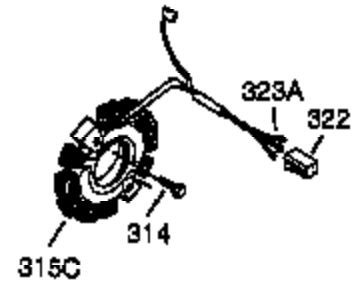

Ref #	Part Number	Qty	Description
5	30969	1	Extension Cap
62	650760	1	Screw, 8-32 x 3/8"
63	28545	1	Grommet
92	650880	1	Washer Flywheel
93	650881	1	Flywheel Nut
129	650727	2	Screw, 5/16-18 x 1-3/4"
131A	650713	2	Screw, 5/16-18 x 5/8"
131	650694A	3	Screw, 5/16-18 x 2"
285	35985B	1	Starter Cup
287	29752	4	Nut & Lock Washer, 1/4-28
314	650873	1	Screw, 1/4-20 x 3/4"
323	611118	1	Terminal
355	590574	1	Starter Handle
370I	34414	1	Warning Decal
390	590733	1	Starter Recoil (Note: This engine could have been built with 590749 starter.)