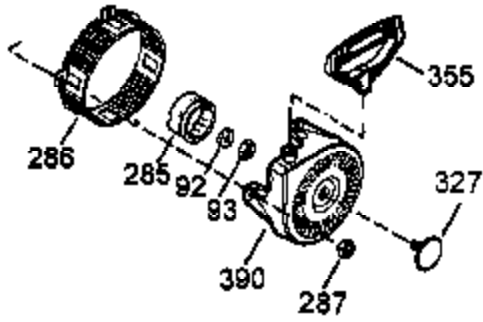

Ref #	Part Number	Qty	Description
292	26460	4	Fuel Line Clamp
298	650665	2	Screw, 1/4-15 x 3/4"
300	34156A	1	Fuel Tank (Incl. 292 & 301)
301	35355	1	Fuel Cap Ass'y
305	35554	1	Oil Fill Tube
307	35499	1	"O" Ring
308	35540	1	Fill Tube Clip
310	36205	1	Dipstick
315	611111	1	Alternator Coil (18 Watt) (Incl. 323)
323	611118	1	Terminal
325	29443	1	Wire Clip
328	35593	2	Key Switch (Craftsman)
329	610973	1	Terminal
335	35057A	1	Carburetor Cover
336	650765	1	Screw, 10-32 x 1/2"
338	28942	2	Screw, 10-32 x 3/8"
340	34154	1	Fuel Tank Bracket
341	34155	1	Fuel Tank Bracket
342	650561	1	Screw, 1/4-20 x 5/8"
343	35079	1	Key Switch Bracket
350	570682		Primer Ass'y
351	32180C	1	Primer Line
355	590574	1	Starter Handle (Mitten Grip)
364	33377	1	Carburetor Cover Bracket
365	650767	2	Screw, 8-32 x 27/64"
370	36261	1	Identification Decal
370B	35077	1	Instruction Decal
370C	36501	1	Primer Decal
370I	35878	1	Warning Decal
380	640054	1	Carburetor (Incl. 184)
390	590733	1	Starter Recoil (NOTE: This engine could have been built with 590749 starter.)
396	33329D	1	Electric Starter Motor (Optional)
400	36452A	1	* Gasket Set (Incl. items marked PK i n notes) Incl. part #'s 27272A (1), 27896A (2),27915A (1),29673 (1),29673 (1),33263 (1),33629 (1),34698A (1) 35262A (1),35317 (1),36451 (1)
900	0		Replacement Engine None.
900	0	1	Rep. SB 756285A, order from 71-999.