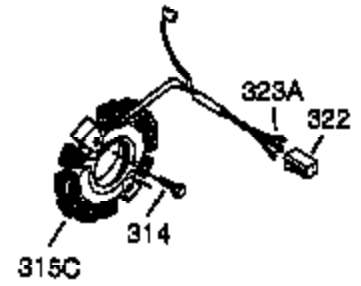

Ref #	Part Number	Qty	Description
292	26460	4	Fuel Line Clamp
298	650665	2	Screw, 1/4-15 x 3/4"
300	34156A	1	Fuel Tank (Incl. 292 & 301)
301	35355	1	Fuel Cap Ass'y
305	35554	1	Oil Fill Tube
307	35499	1	"O" Ring
308	35540	1	Fill Tube Clip
310	36205	1	Dipstick
315	611111	1	Alternator Coil (18 Watt) (Incl. 323)
323	611118	1	Terminal
325	29443	1	Wire Clip
328	35593	2	Key Switch (Craftsman)
329	610973	1	Terminal
335	35057A	1	Carburetor Cover
336	650765	1	Screw, 10-32 x 1/2"
338	28942	2	Screw, 10-32 x 3/8"
340	34154	1	Fuel Tank Bracket
341	34155	1	Fuel Tank Bracket
342	650561	1	Screw, 1/4-20 x 5/8"
343	35079	1	Key Switch Bracket
350	570682		Primer Ass'y
351	32180C	1	Primer Line
355	590574	1	Starter Handle (Mitten Grip)
364	33377	1	Carburetor Cover Bracket
365	650767	2	Screw, 8-32 x 27/64"
370	36261	1	Identification Decal
370B	35077	1	Instruction Decal
370C	36501	1	Primer Decal
370I	35878	1	Warning Decal
380	640054	1	Carburetor (Incl. 184)
390	590733	1	Starter Recoil (NOTE: This engine could have been built with 590749 starter.)
396	33329D	1	Electric Starter Motor (Optional)
400	36452A	1	* Gasket Set (Incl. items marked PK i n notes) Incl. part #'s 27272A (1), 27896A (2),27915A (1),29673 (1),29673 (1),33263 (1),33629 (1),34698A (1) 35262A (1),35317 (1),36451 (1)
900	0		Replacement Engine None.
900	0	1	Rep. SB 756285A, order from 71-999.