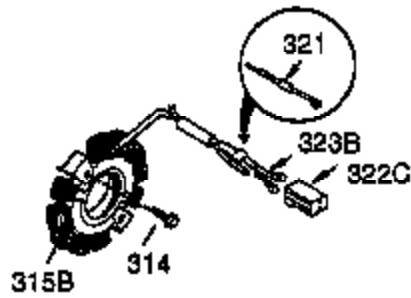

Ref #	Part Number	Qty	Description
5	30969	1	Extension Cap
92	650880	1	Belleville Washer
93	650881	1	Flywheel Nut
130C	650694A	3	Screw, 5/16-18 x 2"
285	35985B	1	Starter Cup
287	29752	4	Nut & Lock Washer, 1/4-28
314	650873	1	Screw, 1/4-20 x 3/4"
323	611118	1	Terminal
355	590574	1	Starter Handle (Mitten Grip)
370I	34414	1	Warning Decal
390	590733	1	Starter Recoil (NOTE: This engine could have been built with 590749 starter.)