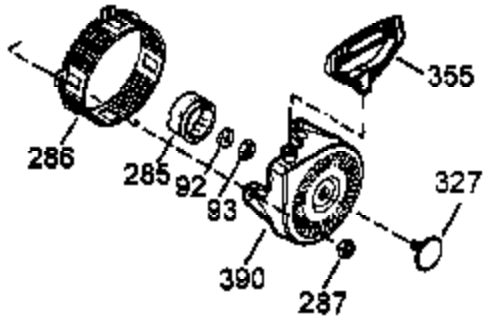

Ref #	Part Number	Qty	Description
5	30969	1	Extension Cap
92	650880	1	Belleville Washer
93	650881	1	Flywheel Nut
130C	650694A	3	Screw, 5/16-18 x 2"
285	35985B	1	Starter Cup
287	29752	4	Nut & Lock Washer, 1/4-28
314	650873	1	Screw, 1/4-20 x 3/4"
323	611118	1	Terminal
355	590574	1	Starter Handle (Mitten Grip)
370I	34414	1	Warning Decal
390	590733	1	Starter Recoil (NOTE: This engine could have been built with 590749 starter.)