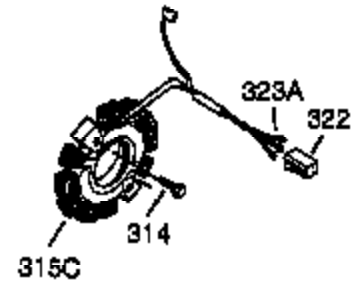

Ref #	Part Number	Qty	Description
5	30969	1	Extension Cap
92	650880	1	Belleville Washer
93	650881	1	Flywheel Nut
130C	650694A	3	Screw, 5/16-18 x 2"
285	35985B	1	Starter Cup
287	29752	4	Nut & Lock Washer, 1/4-28
314	650873	1	Screw, 1/4-20 x 3/4"
323	611118	1	Terminal
355	590574	1	Starter Handle (Mitten Grip)
370I	34414	1	Warning Decal
390	590733	1	Starter Recoil (NOTE: This engine could have been built with 590749 starter.)