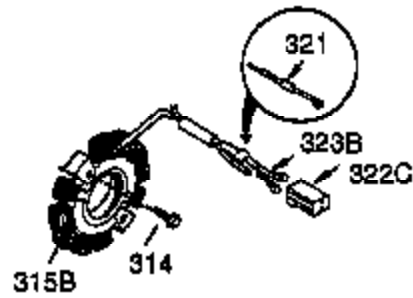

Ref #	Part Number	Qty	Description
5	30969	1	Extension Cap
92	650880	1	Belleville Washer
93	650881	1	Flywheel Nut
130C	650694A	3	Screw, 5/16-18 x 2"
285	35985B	1	Starter Cup
287	29752	4	Nut & Lock Washer, 1/4-28
314	650873	1	Screw, 1/4-20 x 3/4"
323	611118	1	Terminal
355	590574	1	Starter Handle
390	590749	1	Recoil Starter (NOTE: This engine could have been built with 590733 starter.)