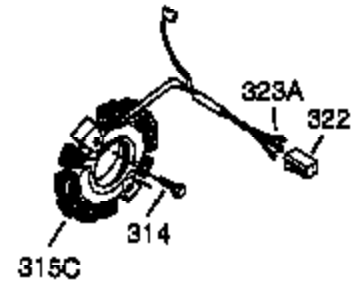

Ref #	Part Number	Qty	Description
5	30969	1	Extension Cap
92	650880	1	Belleville Washer
93	650881	1	Flywheel Nut
130C	650694A	3	Screw, 5/16-18 x 2"
285	35985B	1	Starter Cup
287	29752	4	Nut & Lock Washer, 1/4-28
314	650873	1	Screw, 1/4-20 x 3/4"
323	611118	1	Terminal
355	590574	1	Starter Handle
390	590749	1	Recoil Starter (NOTE: This engine could have been built with 590733 starter.)