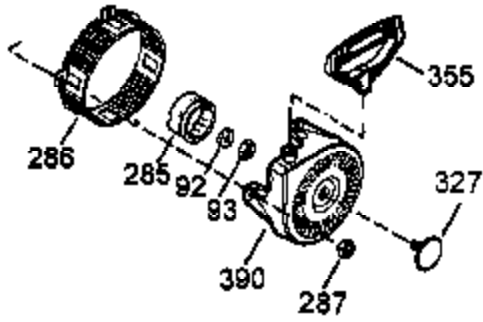

Ref #	Part Number	Qty	Description
5	30969	1	Extension Cap
92	650880	1	Belleville Washer
93	650881	1	Flywheel Nut
130C	650694A	1	Screw, 5/16-18 x 2"
285	35985B	1	Starter Cup
287	29752	4	Nut & Lock Washer, 1/4-28
314	650873	1	Screw, 1/4-20 x 3/4"
323	611118	1	Terminal
355	590574	1	Starter Handle
361	650990	2	Screw, Torx T-30, 1/4-20 x 15/32"
390	590749	1	Starter Recoil (NOTE: This engine could have been built with 590733 starter.)