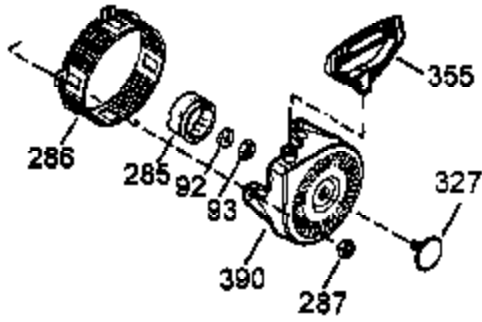

Ref #	Part Number	Qty	Description
5	30969	1	Extension Cap
92	650880	1	Lock Washer
93	650881	1	Flywheel Nut
130C	650727	2	Screw, 5/16-18 x 1-3/4"
285	35985B	1	Starter Cup
287	29752	4	Nut & Lock Washer, 1/4-28
314	650873	1	Screw, 1/4-20 x 3/4"
323	611118	1	Terminal
355	590574	1	Starter Handle (Mitten Grip)
370I	37119	1	Warning Decal
390	590749	1	Rewind Starter (NOTE: This engine could have been built with 590733 starter.)