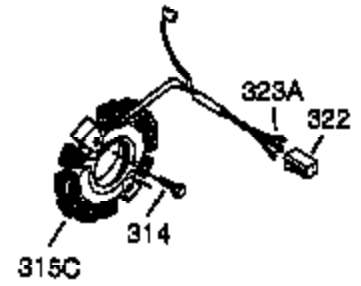

Ref #	Part Number	Qty	Description
5	30969	1	Extension Cap
92	650880	1	Lock Washer
93	650881	1	Flywheel Nut
130C	650727	2	Screw, 5/16-18 x 1-3/4"
285	35985B	1	Starter Cup
287	29752	4	Nut & Lock Washer, 1/4-28
314	650873	1	Screw, 1/4-20 x 3/4"
323	611118	1	Terminal
355	590574	1	Starter Handle (Mitten Grip)
370I	37119	1	Warning Decal
390	590749	1	Rewind Starter (NOTE: This engine could have been built with 590733 starter.)