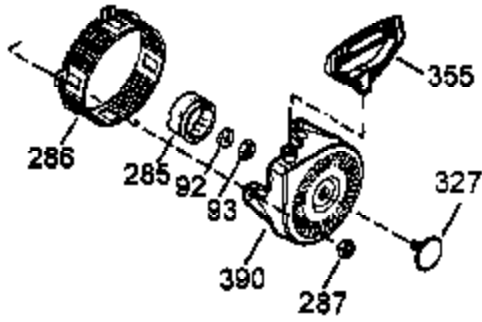

Ref #	Part Number	Qty	Description
292	26460	4	Fuel Line Clamp
295	35857	1	Fuel Shut-Off Valve
298	650665	2	Screw, 1/4-15 x 3/4"
300	34156A	1	Fuel Tank (Incl. 292 & 301)
301	35355	1	Fuel Cap
305	35554	1	Oil Fill Tube
307	35499	1	"O" Ring
308	35540	1	Fill Tube Clip
310	36205	1	Dipstick
315	611256	1	Alternator Coil (7 Amp)(Incl. 322 - 3 23B)
323	610922	2	Terminal
324	33177	1	Terminal
325A	27275	1	Wire Clip
325	29443	1	Wire Clip
335	35057A	1	Carburetor Cover
336	650765	1	Screw, 10-32 x 1/2"
338	28942	2	Screw, 10-32 x 3/8"
340	34154	1	Fuel Tank Bracket
341	34155	1	Fuel Tank Bracket
342	651055	1	Screw, 5/16-18 x 39/64"
350	570682A	1	Primer Ass'y.
351	32180C	1	Primer Line
355	590574	1	Starter Handle (Mitten Grip)
364	33377	1	Carburetor Cover Bracket
365	650767	2	Screw, 8-32 x 27/64"
370H	34589	1	Choke Decal
370J	35703	1	Throttle Decal
370C	36501	1	Primer Decal
370I	37119	1	Warning Decal
370K	36695	1	Starter Decal
380	640054	1	Carburetor (Incl. 184)
390	590749	1	Rewind Starter (NOTE: This engine could have been built with 590733 starter.)
396	33329E	1	Electric Starter Motor (Optional)
400	36452A	1	* Gasket Set (Incl. items marked PK in notes) Incl. part #'s 27272A (1), 27896A (2), 27915A (1), 29673 (1), 29673 (1), 33263 (1), 33629 (1), 34698A (1) 35262A (1), 35317 (1), 36451 (1)
420	730226A	1	SAE 5W30 4-Cycle Engine Oil (Quart)