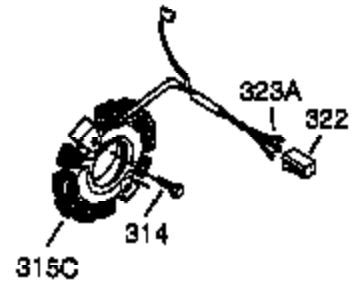

Ref #	Part Number	Qty	Description
	5 30969	1	Extension Cap
	92 650880	1	Belleville Washer
	93 650881	1	Flywheel Nut
130C	650694A	1	Screw, 5/16-18 x 2"
285	35985B	1	Starter Cup
287	29752	4	Nut & Lock Washer, 1/4-28
314	650873	2	Screw, 1/4-20 x 3/4"
321	611161	1	Diode
322	611142	1	Connector Body
323	611118	2	Terminal
355	590574	1	Starter Handle
361	650990	2	Screw, Torx T-30, 1/4-20 x 15/32"
390	590749	1	Starter Recoil (NOTE: This engine could have been built with 590733 starter.)