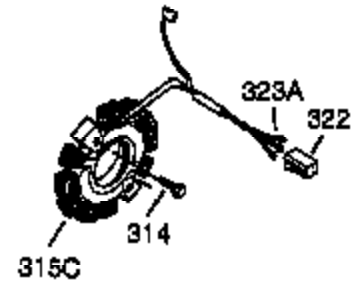

Ref #	Part Number	Qty	Description
5	30969	1	Extension Cap
92	650880	1	Belleville Washer
93	650881	1	Flywheel Nut
130C	650694A	1	Screw, 5/16-18 x 2"
285	35985B	1	Starter Cup
287	29752	4	Nut & Lock Washer, 1/4-28
314	650873	1	Screw, 1/4-20 x 3/4"
323	611118	1	Terminal
355	590574	1	Starter Handle
361	650990	2	Screw, T-30, 1/4-20 x 15/32"
390	590749	1	Starter Recoil (NOTE: This engine could have been built with 590733 starter.)