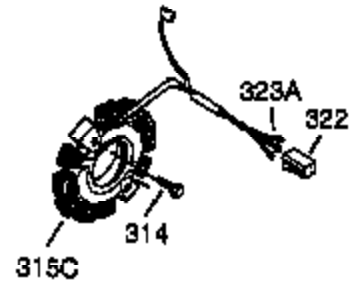

Ref #	Part Number	Qty	Description
5	30969	1	Extension Cap
92	650880	1	Lock Washer
93	650881	1	Flywheel Nut
130C	650713	2	Screw, 5/16-18 x 5/8"
285	35985B	1	Starter Cup
287	29752	4	Nut & Lock Washer, 1/4-28
314	650873	1	Screw, 1/4-20 x 3/4"
323	611118	1	Terminal
355	590574	1	Starter Handle (Mitten Grip)
370I	34414	1	Warning Decal
390	590733	1	Rewind Starter (NOTE: This engine could have been built with 590749 starter.)