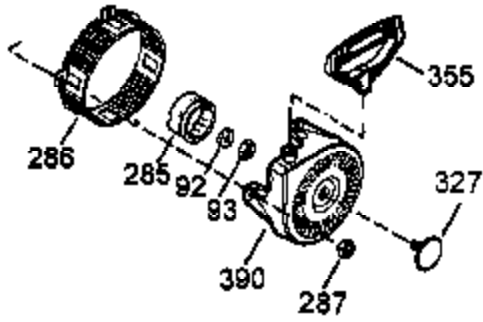

Ref #	Part Number	Qty	Description
5	30969	1	Extension Cap
92	650880	1	Lock Washer
93	650881	1	Flywheel Nut
130C	650713	2	Screw, 5/16-18 x 5/8"
285	35985B	1	Starter Cup
287	29752	4	Nut & Lock Washer, 1/4-28
314	650873	1	Screw, 1/4-20 x 3/4"
323	611118	1	Terminal
355	590574	1	Starter Handle (Mitten Grip)
370I	34414	1	Warning Decal
390	590733	1	Rewind Starter (NOTE: This engine could have been built with 590749 starter.)