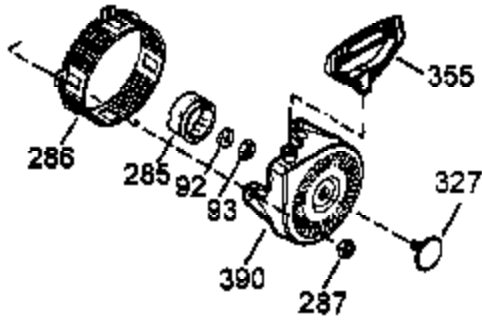

Ref #	Part Number	Qty	Description
5	30969	1	Extension Cap
92	650880	1	Lock Washer
93	650881	1	Flywheel Nut
130C	650727	2	Screw, 5/16-18 x 1-25/32"
285	35985B	1	Starter Cup
287	29752	4	Nut & Lock Washer, 1/4-28
314	650873	1	Screw, 1/4-20 x 3/4"
323	611118	1	Terminal
355	590574	1	Starter Handle (Mitten Grip)
370I	37119	1	Warning Decal
390	590749	1	Rewind Starter (NOTE: This engine could have been built with 590733 starter.)