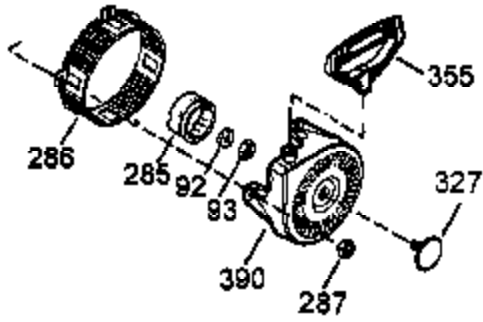

Ref #	Part Number	Qty	Description
291	30962	1	Fuel Line
292	26460	2	Fuel Line Clamp
298	650665	2	Screw, 1/4-15 x 3/4"
300	34186A	1	Fuel Tank (Incl. 292 & 301)
301	35355	1	Fuel Cap
305	35554	1	Oil Fill Tube
307	35499	1	"O" Ring
308	35540	1	Fill Tube Clip
310	36205	1	Dipstick
315	611104	1	Alternator Coil (3/5 Split)(Incl. 321 - 323)
323	611118	2	Terminal
325	29443	1	Wire Clip
328	35062	2	Key Switch (Push-In)
329	610973	1	Terminal
335	35057A	1	Carburetor Cover
336	650765	1	Screw, 10-32 x 1/2"
338	28942	2	Screw, 10-32 x 3/8"
340	34154	1	Fuel Tank Bracket
341	34155	1	Fuel Tank Bracket
342	650561	1	Screw, 1/4-20 x 19/32"
343A	651060	1	Screw, 10-32 x 23/64"
343	35079A	1	Key Switch Bracket (Incl. 343A)
350	570682A	1	Primer Ass'y.
351	32180C	1	Primer Line
355	590574	1	Starter Handle (Mitten Grip)
364	33377	1	Carburetor Cover Bracket
365	650767	2	Screw, 8-32 x 27/64"
370K	36695	1	Starter Decal
370C	36501	1	Primer Decal
370D	36534	1	Instruction Decal
370G	35077	1	Instruction Decal
370I	37119	1	Warning Decal
380	640054	1	Carburetor (Incl. 184)
390	590749	1	Rewind Starter (NOTE: This engine could have been built with 590733 starter.)
396	33329E	1	Electric Starter Motor (Optional)
400	36452B	1	* Gasket Set (Incl. items marked PK in notes) (1)
420	730226A	1	SAE 5W/30 4-Cycle Engine Oil (Quart)