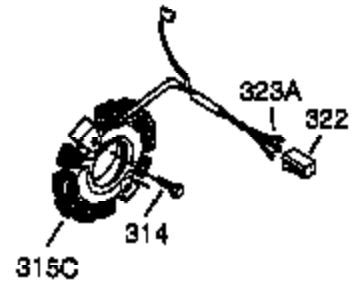

Ref #	Part Number	Qty	Description
	5 30969	1	Extension Cap
	92 650880	1	Lock Washer
	93 650881	1	Flywheel Nut
130C	650727	2	Screw, 5/16-18 x 1-25/32"
285	35985B	1	Starter Cup
287	29752	4	Nut & Lock Washer, 1/4-28
314	650873	2	Screw, 1/4-20 x 3/4"
321	611161	1	Diode
322	611142	1	Connector Body
323	611118	2	Terminal
355	590574	1	Starter Handle (Mitten Grip)
370I	37119	1	Warning Decal
390	590749	1	Rewind Starter (NOTE: This engine could have been built with 590733 starter.)