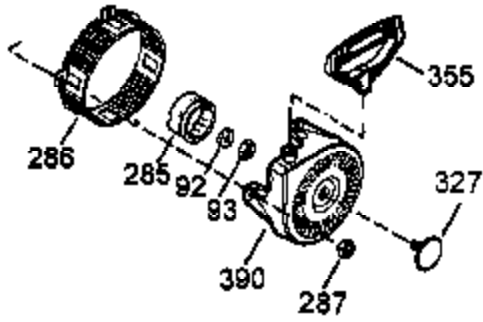

Ref #	Part Number	Qty	Description
5	30969	1	Extension Cap
92	650880	1	Lock Washer
93	650881	1	Flywheel Nut
130C	650727	2	Screw, 5/16-18 x 1-25/32"
285	35985B	1	Starter Cup
287	29752	4	Nut & Lock Washer, 1/4-28
314	650873	2	Screw, 1/4-20 x 3/4"
321	611161	1	Diode
322	611142	1	Connector Body
323	611118	2	Terminal
355	590574	1	Starter Handle (Mitten Grip)
390	590749	1	Rewind Starter (NOTE: This engine could have been built with 590733 starter.)